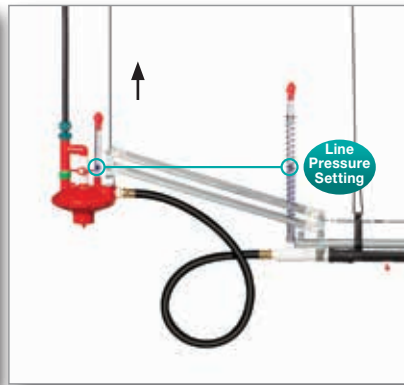

walking the whole house to manage line pressures. This management tool assists producers in more effectively optimizing line pressures so birds receive the water they need while maintaining dry litter throughout the production cycle.

Installing Pressure Pro does not require any other changes to the watering system, and producers can retrofit Pressure Pro to all existing Ziggity floor watering systems.

See the back to see how Pressure Pro works

Pressure Pro: How it works

Regulator never needs adjustment. Pressure Pro at lowest possible position (horizontal) provides a minimum line pressure setting.

As birds grow, elevating the regulator increases line pressure.

Drinker line pressure increases/decreases in direct relationship to the regulator height.

All drinker line regulators are mounted to **A** Pressure Pro assemblies. The winch system cables **B** connect every Pressure Pro assembly in the house to a **C** central winch. Operating the winch manually, or by use of a controller, elevates or lowers every Pressure Pro and Ziggity regulator in the house. This change in regulator elevation increases or decreases the pressure in every drinker line. The same water pressure change is achieved in every line in just seconds.