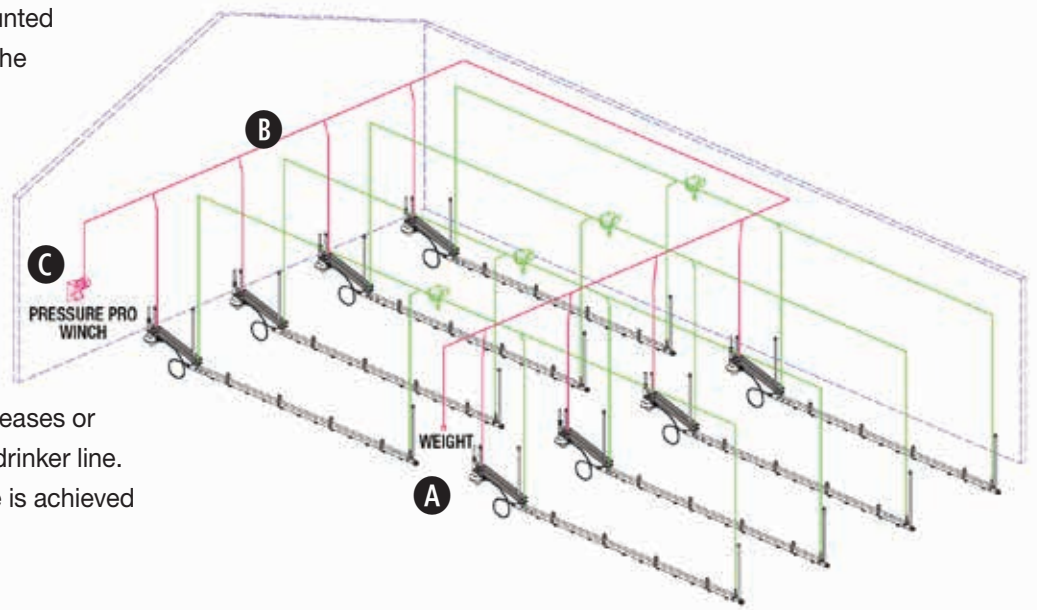

walking the whole house to manage line pressures. This management tool assists producers in more effectively optimizing line pressures so birds receive the water they need while maintaining dry litter throughout the production cycle.

Installing Pressure Pro does not require any other changes to the watering system, and producers can retrofit Pressure Pro to all existing Ziggity floor watering systems.

See the back to see how Pressure Pro works

# Pressure Pro: How it works

Regulator never needs adjustment. Pressure Pro at lowest possible position (horizontal) provides a minimum line pressure setting.

As birds grow, elevating the regulator increases line pressure.

Drinker line pressure increases/decreases in direct relationship to the regulator height.

All drinker line regulators are mounted to **A** Pressure Pro assemblies. The winch system cables **B** connect every Pressure Pro assembly in the house to a **C** central winch. Operating the winch manually, or by use of a controller, elevates or lowers every Pressure Pro and Ziggity regulator in the house. This change in regulator elevation increases or decreases the pressure in every drinker line. The same water pressure change is achieved in every line in just seconds.