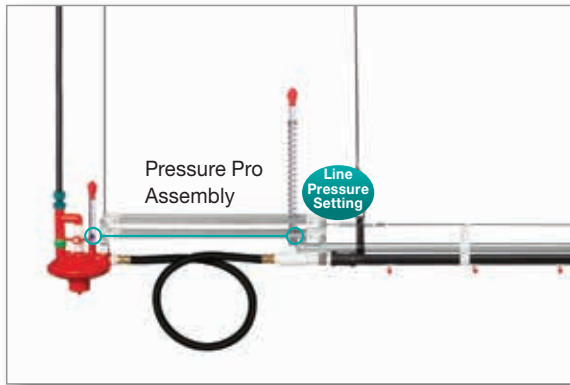

PRESSURE PRO™

PRESSURE MANAGEMENT TOOL

Improve performance. Save time. Save money.

Pressure Pro makes drinker line pressure management so quick and easy that producers can more effectively manage litter conditions to improve bird performance, while also cutting costly management time from every production cycle.

With Pressure Pro, producers can adjust the pressure of every drinker line at the same time in just seconds. It is so easy that producers can make adjustments as often as desired to optimize litter conditions and bird performance. No more

Pressure Pro: How it works

Regulator never needs adjustment. Pressure Pro at lowest possible position (horizontal) provides a minimum line pressure setting.

As birds grow, elevating the regulator increases line pressure.

Drinker line pressure increases/decreases in direct relationship to the regulator height.

All drinker line regulators are mounted to **A** Pressure Pro assemblies. The winch system cables **B** connect every Pressure Pro assembly in the house to a **C** central winch. Operating the winch manually, or by use of a controller, elevates or lowers every Pressure Pro and Ziggity regulator in the house. This change in regulator elevation increases or decreases the pressure in every drinker line. The same water pressure change is achieved in every line in just seconds.