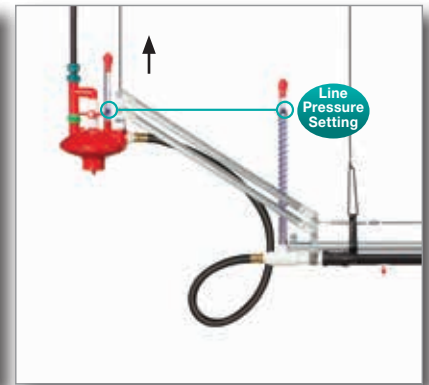

walking the whole house to manage line pressures. This management tool assists producers in more effectively optimizing line pressures so birds receive the water they need while maintaining dry litter throughout the production cycle.

Installing Pressure Pro does not require any other changes to the watering system, and producers can retrofit Pressure Pro to all existing Ziggity floor watering systems.

See the back to see how Pressure Pro works

# Pressure Pro: How it works

Regulator never needs adjustment. Pressure Pro at lowest possible position (horizontal) provides a minimum line pressure setting.

As birds grow, elevating the regulator increases line pressure.

Drinker line pressure increases/decreases in direct relationship to the regulator height.

All drinker line regulators are mounted to **A** Pressure Pro assemblies. The winch system cables **B** connect every Pressure Pro assembly in the house to a **C** central winch. Operating the winch manually, or by use of a controller, elevates or lowers every Pressure Pro and Ziggity regulator in the house. This change in regulator elevation increases or decreases the pressure in every drinker line. The same water pressure change is achieved in every line in just seconds.