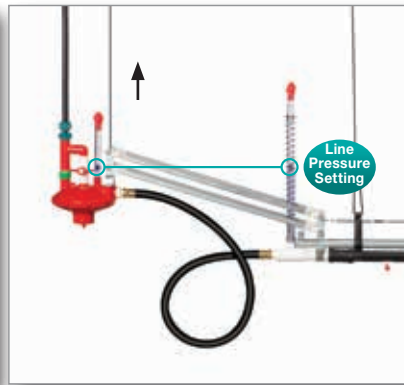

walking the whole house to manage line pressures. This management tool assists producers in more effectively optimizing line pressures so birds receive the water they need while maintaining dry litter throughout the production cycle.

Installing Pressure Pro does not require any other changes to the watering system, and producers can retrofit Pressure Pro to all existing Ziggity floor watering systems.

See the back to see how Pressure Pro works

# Pressure Pro: How it works

Regulator never needs adjustment. Pressure Pro at lowest possible position (horizontal) provides a minimum line pressure setting.

As birds grow, elevating the regulator increases line pressure.

Drinker line pressure increases/decreases in direct relationship to the regulator height.

All drinker line regulators are mounted to **A** Pressure Pro assemblies. The winch system cables **B** connect every Pressure Pro assembly in the house to a **C** central winch. Operating the winch manually, or by use of a controller, elevates or lowers every Pressure Pro and Ziggity regulator in the house. This change in regulator elevation increases or decreases the pressure in every drinker line. The same water pressure change is achieved in every line in just seconds.