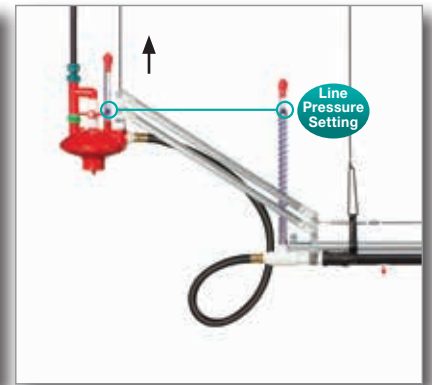

walking the whole house to manage line pressures. This management tool assists producers in more effectively optimizing line pressures so birds receive the water they need while maintaining dry litter throughout the production cycle.

Installing Pressure Pro does not require any other changes to the watering system, and producers can retrofit Pressure Pro to all existing Ziggity floor watering systems.

See the back to see how Pressure Pro works

Pressure Pro: How it works

Regulator never needs adjustment. Pressure Pro at lowest possible position (horizontal) provides a minimum line pressure setting.

As birds grow, elevating the regulator increases line pressure.

Drinker line pressure increases/decreases in direct relationship to the regulator height.

All drinker line regulators are mounted to **A** Pressure Pro assemblies. The winch system cables **B** connect every Pressure Pro assembly in the house to a **C** central winch. Operating the winch manually, or by use of a controller, elevates or lowers every Pressure Pro and Ziggity regulator in the house. This change in regulator elevation increases or decreases the pressure in every drinker line. The same water pressure change is achieved in every line in just seconds.