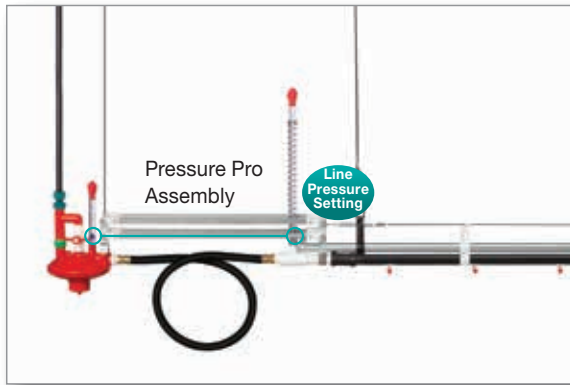

## PRESSURE MANAGEMENT TOOL

Improve performance. Save time. Save money.

Pressure Pro makes drinker line pressure management so quick and easy that producers can more effectively manage litter conditions to improve bird performance, while also cutting costly management time from every production cycle.

With Pressure Pro, producers can adjust the pressure of every drinker line at the same time in just seconds. It is so easy that producers can make adjustments as often as desired to optimize litter conditions and bird performance. No more

# Pressure Pro: How it works

Regulator never needs adjustment. Pressure Pro at lowest possible position (horizontal) provides a minimum line pressure setting.

As birds grow, elevating the regulator increases line pressure.

Drinker line pressure increases/decreases in direct relationship to the regulator height.

All drinker line regulators are mounted to **A** Pressure Pro assemblies. The winch system cables **B** connect every Pressure Pro assembly in the house to a **C** central winch. Operating the winch manually, or by use of a controller, elevates or lowers every Pressure Pro and Ziggity regulator in the house. This change in regulator elevation increases or decreases the pressure in every drinker line. The same water pressure change is achieved in every line in just seconds.