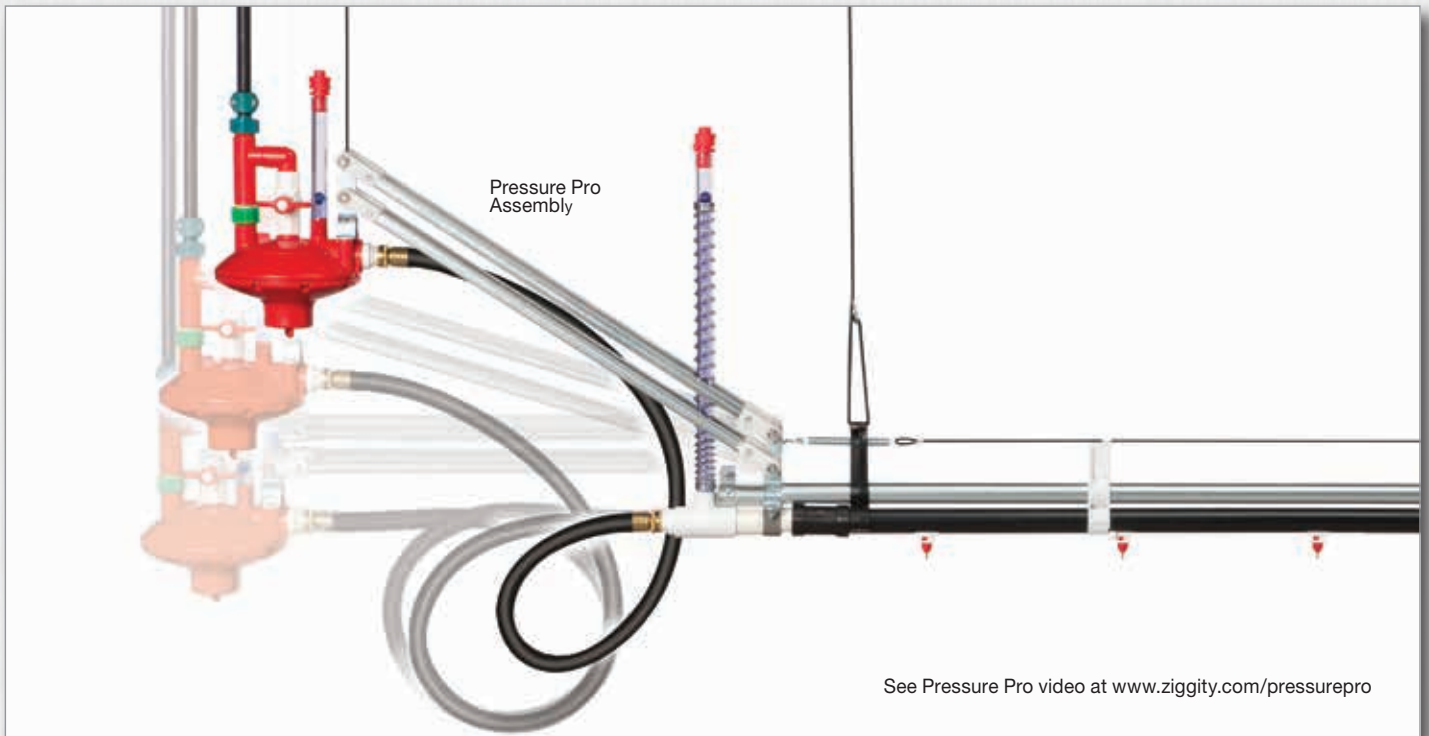

PRESSURE PRO™

PRESSURE MANAGEMENT TOOL

Improve performance. Save time. Save money.

Pressure Pro makes drinker line pressure management so quick and easy that producers can more effectively manage litter conditions to improve bird performance, while also cutting costly management time from every production cycle.

With Pressure Pro, producers can adjust the pressure of every drinker line at the same time in just seconds. It is so easy that producers can make adjustments as often as desired to optimize litter conditions and bird performance. No more

Pressure Pro: How it works

Regulator never needs adjustment. Pressure Pro at lowest possible position (horizontal) provides a minimum line pressure setting.

As birds grow, elevating the regulator increases line pressure.

Drinker line pressure increases/decreases in direct relationship to the regulator height.

All drinker line regulators are mounted to **A** Pressure Pro assemblies. The winch system cables **B** connect every Pressure Pro assembly in the house to a **C** central winch. Operating the winch manually, or by use of a controller, elevates or lowers every Pressure Pro and Ziggity regulator in the house. This change in regulator elevation increases or decreases the pressure in every drinker line. The same water pressure change is achieved in every line in just seconds.