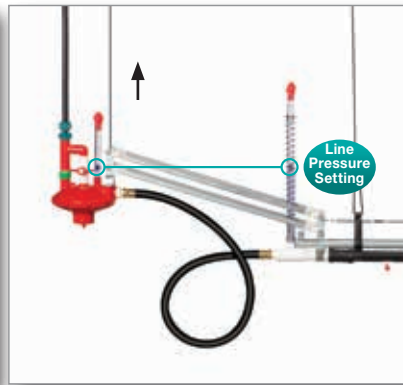

walking the whole house to manage line pressures. This management tool assists producers in more effectively optimizing line pressures so birds receive the water they need while maintaining dry litter throughout the production cycle.

Installing Pressure Pro does not require any other changes to the watering system, and producers can retrofit Pressure Pro to all existing Ziggity floor watering systems.

See the back to see how Pressure Pro works

# Pressure Pro: How it works

Regulator never needs adjustment. Pressure Pro at lowest possible position (horizontal) provides a minimum line pressure setting.

As birds grow, elevating the regulator increases line pressure.

Drinker line pressure increases/decreases in direct relationship to the regulator height.

All drinker line regulators are mounted to **A** Pressure Pro assemblies. The winch system cables **B** connect every Pressure Pro assembly in the house to a **C** central winch. Operating the winch manually, or by use of a controller, elevates or lowers every Pressure Pro and Ziggity regulator in the house. This change in regulator elevation increases or decreases the pressure in every drinker line. The same water pressure change is achieved in every line in just seconds.