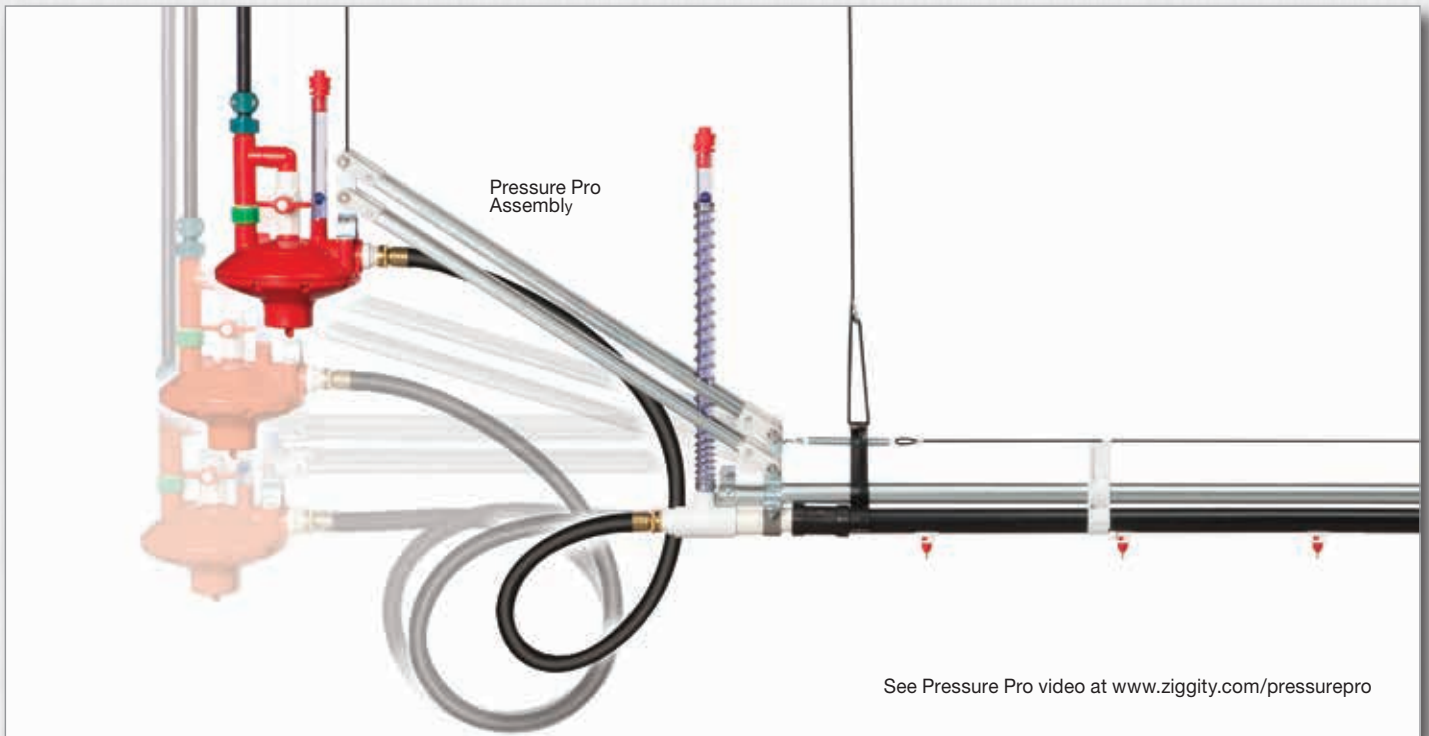

## PRESSURE MANAGEMENT TOOL

Improve performance. Save time. Save money.

Pressure Pro makes drinker line pressure management so quick and easy that producers can more effectively manage litter conditions to improve bird performance, while also cutting costly management time from every production cycle.

With Pressure Pro, producers can adjust the pressure of every drinker line at the same time in just seconds. It is so easy that producers can make adjustments as often as desired to optimize litter conditions and bird performance. No more

# Pressure Pro: How it works

Regulator never needs adjustment. Pressure Pro at lowest possible position (horizontal) provides a minimum line pressure setting.

As birds grow, elevating the regulator increases line pressure.

Drinker line pressure increases/decreases in direct relationship to the regulator height.

All drinker line regulators are mounted to **A** Pressure Pro assemblies. The winch system cables **B** connect every Pressure Pro assembly in the house to a **C** central winch. Operating the winch manually, or by use of a controller, elevates or lowers every Pressure Pro and Ziggity regulator in the house. This change in regulator elevation increases or decreases the pressure in every drinker line. The same water pressure change is achieved in every line in just seconds.