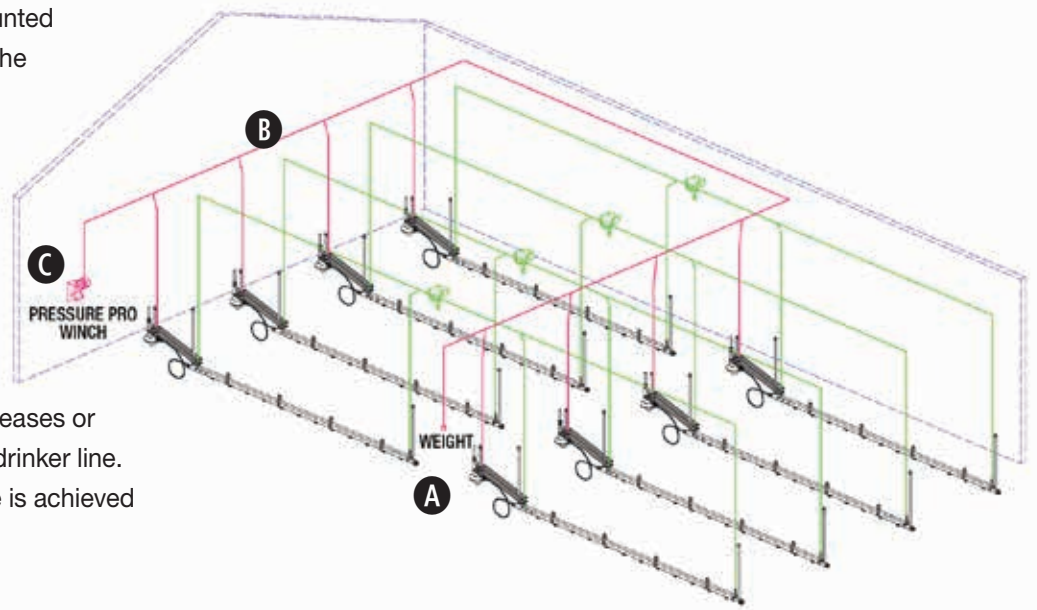

walking the whole house to manage line pressures. This management tool assists producers in more effectively optimizing line pressures so birds receive the water they need while maintaining dry litter throughout the production cycle.

Installing Pressure Pro does not require any other changes to the watering system, and producers can retrofit Pressure Pro to all existing Ziggity floor watering systems.

See the back to see how Pressure Pro works

Pressure Pro: How it works

Regulator never needs adjustment. Pressure Pro at lowest possible position (horizontal) provides a minimum line pressure setting.

As birds grow, elevating the regulator increases line pressure.

Drinker line pressure increases/decreases in direct relationship to the regulator height.

All drinker line regulators are mounted to **A** Pressure Pro assemblies. The winch system cables **B** connect every Pressure Pro assembly in the house to a **C** central winch. Operating the winch manually, or by use of a controller, elevates or lowers every Pressure Pro and Ziggity regulator in the house. This change in regulator elevation increases or decreases the pressure in every drinker line. The same water pressure change is achieved in every line in just seconds.