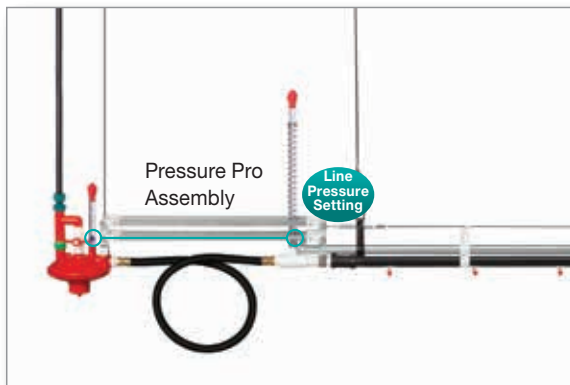

PRESSURE PRO™

PRESSURE MANAGEMENT TOOL

Improve performance. Save time. Save money.

Pressure Pro makes drinker line pressure management so quick and easy that producers can more effectively manage litter conditions to improve bird performance, while also cutting costly management time from every production cycle.

With Pressure Pro, producers can adjust the pressure of every drinker line at the same time in just seconds. It is so easy that producers can make adjustments as often as desired to optimize litter conditions and bird performance. No more

Pressure Pro: How it works

Regulator never needs adjustment. Pressure Pro at lowest possible position (horizontal) provides a minimum line pressure setting.

As birds grow, elevating the regulator increases line pressure.

Drinker line pressure increases/decreases in direct relationship to the regulator height.

All drinker line regulators are mounted to **A** Pressure Pro assemblies. The winch system cables **B** connect every Pressure Pro assembly in the house to a **C** central winch. Operating the winch manually, or by use of a controller, elevates or lowers every Pressure Pro and Ziggity regulator in the house. This change in regulator elevation increases or decreases the pressure in every drinker line. The same water pressure change is achieved in every line in just seconds.