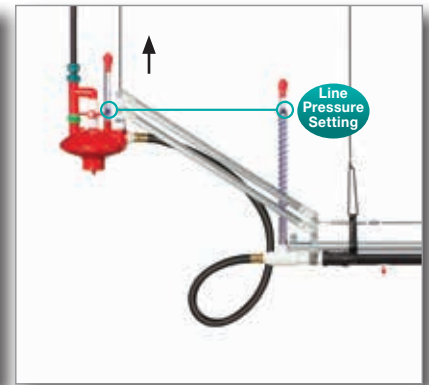

walking the whole house to manage line pressures. This management tool assists producers in more effectively optimizing line pressures so birds receive the water they need while maintaining dry litter throughout the production cycle.

Installing Pressure Pro does not require any other changes to the watering system, and producers can retrofit Pressure Pro to all existing Ziggity floor watering systems.

See the back to see how Pressure Pro works

Pressure Pro: How it works

Regulator never needs adjustment. Pressure Pro at lowest possible position (horizontal) provides a minimum line pressure setting.

As birds grow, elevating the regulator increases line pressure.

Drinker line pressure increases/decreases in direct relationship to the regulator height.

All drinker line regulators are mounted to **A** Pressure Pro assemblies. The winch system cables **B** connect every Pressure Pro assembly in the house to a **C** central winch. Operating the winch manually, or by use of a controller, elevates or lowers every Pressure Pro and Ziggity regulator in the house. This change in regulator elevation increases or decreases the pressure in every drinker line. The same water pressure change is achieved in every line in just seconds.