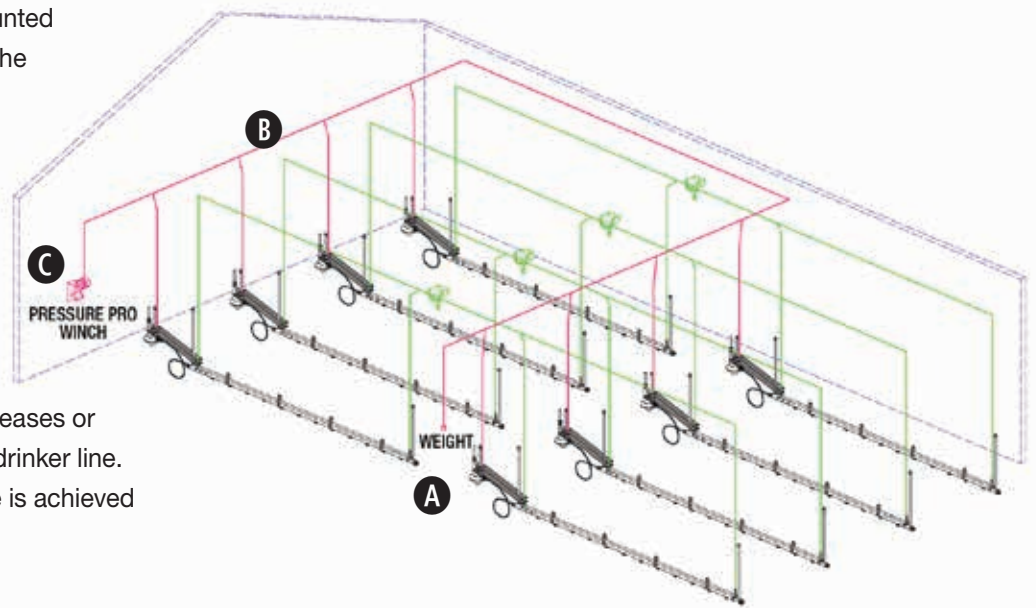

walking the whole house to manage line pressures. This management tool assists producers in more effectively optimizing line pressures so birds receive the water they need while maintaining dry litter throughout the production cycle.

Installing Pressure Pro does not require any other changes to the watering system, and producers can retrofit Pressure Pro to all existing Ziggity floor watering systems.

See the back to see how Pressure Pro works

Pressure Pro: How it works

Regulator never needs adjustment. Pressure Pro at lowest possible position (horizontal) provides a minimum line pressure setting.

As birds grow, elevating the regulator increases line pressure.

Drinker line pressure increases/decreases in direct relationship to the regulator height.

All drinker line regulators are mounted to **A** Pressure Pro assemblies. The winch system cables **B** connect every Pressure Pro assembly in the house to a **C** central winch. Operating the winch manually, or by use of a controller, elevates or lowers every Pressure Pro and Ziggity regulator in the house. This change in regulator elevation increases or decreases the pressure in every drinker line. The same water pressure change is achieved in every line in just seconds.