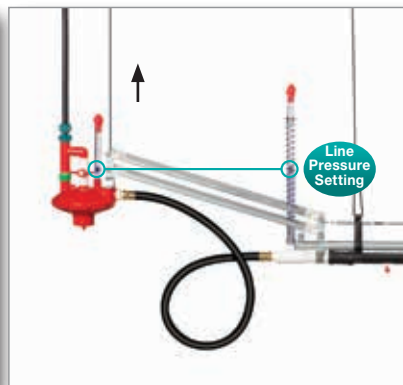

walking the whole house to manage line pressures. This management tool assists producers in more effectively optimizing line pressures so birds receive the water they need while maintaining dry litter throughout the production cycle.

Installing Pressure Pro does not require any other changes to the watering system, and producers can retrofit Pressure Pro to all existing Ziggity floor watering systems.

See the back to see how Pressure Pro works

Pressure Pro: How it works

Regulator never needs adjustment. Pressure Pro at lowest possible position (horizontal) provides a minimum line pressure setting.

As birds grow, elevating the regulator increases line pressure.

Drinker line pressure increases/decreases in direct relationship to the regulator height.

All drinker line regulators are mounted to **A** Pressure Pro assemblies. The winch system cables **B** connect every Pressure Pro assembly in the house to a **C** central winch. Operating the winch manually, or by use of a controller, elevates or lowers every Pressure Pro and Ziggity regulator in the house. This change in regulator elevation increases or decreases the pressure in every drinker line. The same water pressure change is achieved in every line in just seconds.