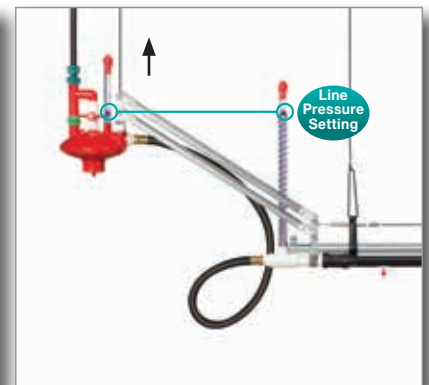

walking the whole house to manage line pressures. This management tool assists producers in more effectively optimizing line pressures so birds receive the water they need while maintaining dry litter throughout the production cycle.

Installing Pressure Pro does not require any other changes to the watering system, and producers can retrofit Pressure Pro to all existing Ziggity floor watering systems.

See the back to see how Pressure Pro works

Pressure Pro: How it works

Regulator never needs adjustment. Pressure Pro at lowest possible position (horizontal) provides a minimum line pressure setting.

As birds grow, elevating the regulator increases line pressure.

Drinker line pressure increases/decreases in direct relationship to the regulator height.

All drinker line regulators are mounted to **A** Pressure Pro assemblies. The winch system cables **B** connect every Pressure Pro assembly in the house to a **C** central winch. Operating the winch manually, or by use of a controller, elevates or lowers every Pressure Pro and Ziggity regulator in the house. This change in regulator elevation increases or decreases the pressure in every drinker line. The same water pressure change is achieved in every line in just seconds.