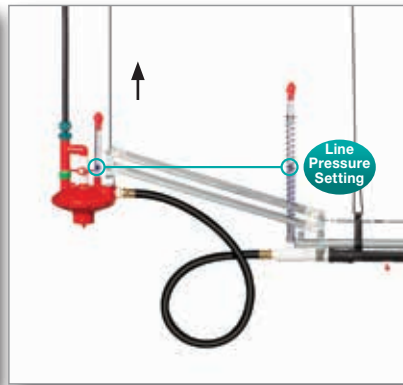

walking the whole house to manage line pressures. This management tool assists producers in more effectively optimizing line pressures so birds receive the water they need while maintaining dry litter throughout the production cycle.

Installing Pressure Pro does not require any other changes to the watering system, and producers can retrofit Pressure Pro to all existing Ziggity floor watering systems.

See the back to see how Pressure Pro works

Pressure Pro: How it works

Regulator never needs adjustment. Pressure Pro at lowest possible position (horizontal) provides a minimum line pressure setting.

As birds grow, elevating the regulator increases line pressure.

Drinker line pressure increases/decreases in direct relationship to the regulator height.

All drinker line regulators are mounted to **A** Pressure Pro assemblies. The winch system cables **B** connect every Pressure Pro assembly in the house to a **C** central winch. Operating the winch manually, or by use of a controller, elevates or lowers every Pressure Pro and Ziggity regulator in the house. This change in regulator elevation increases or decreases the pressure in every drinker line. The same water pressure change is achieved in every line in just seconds.