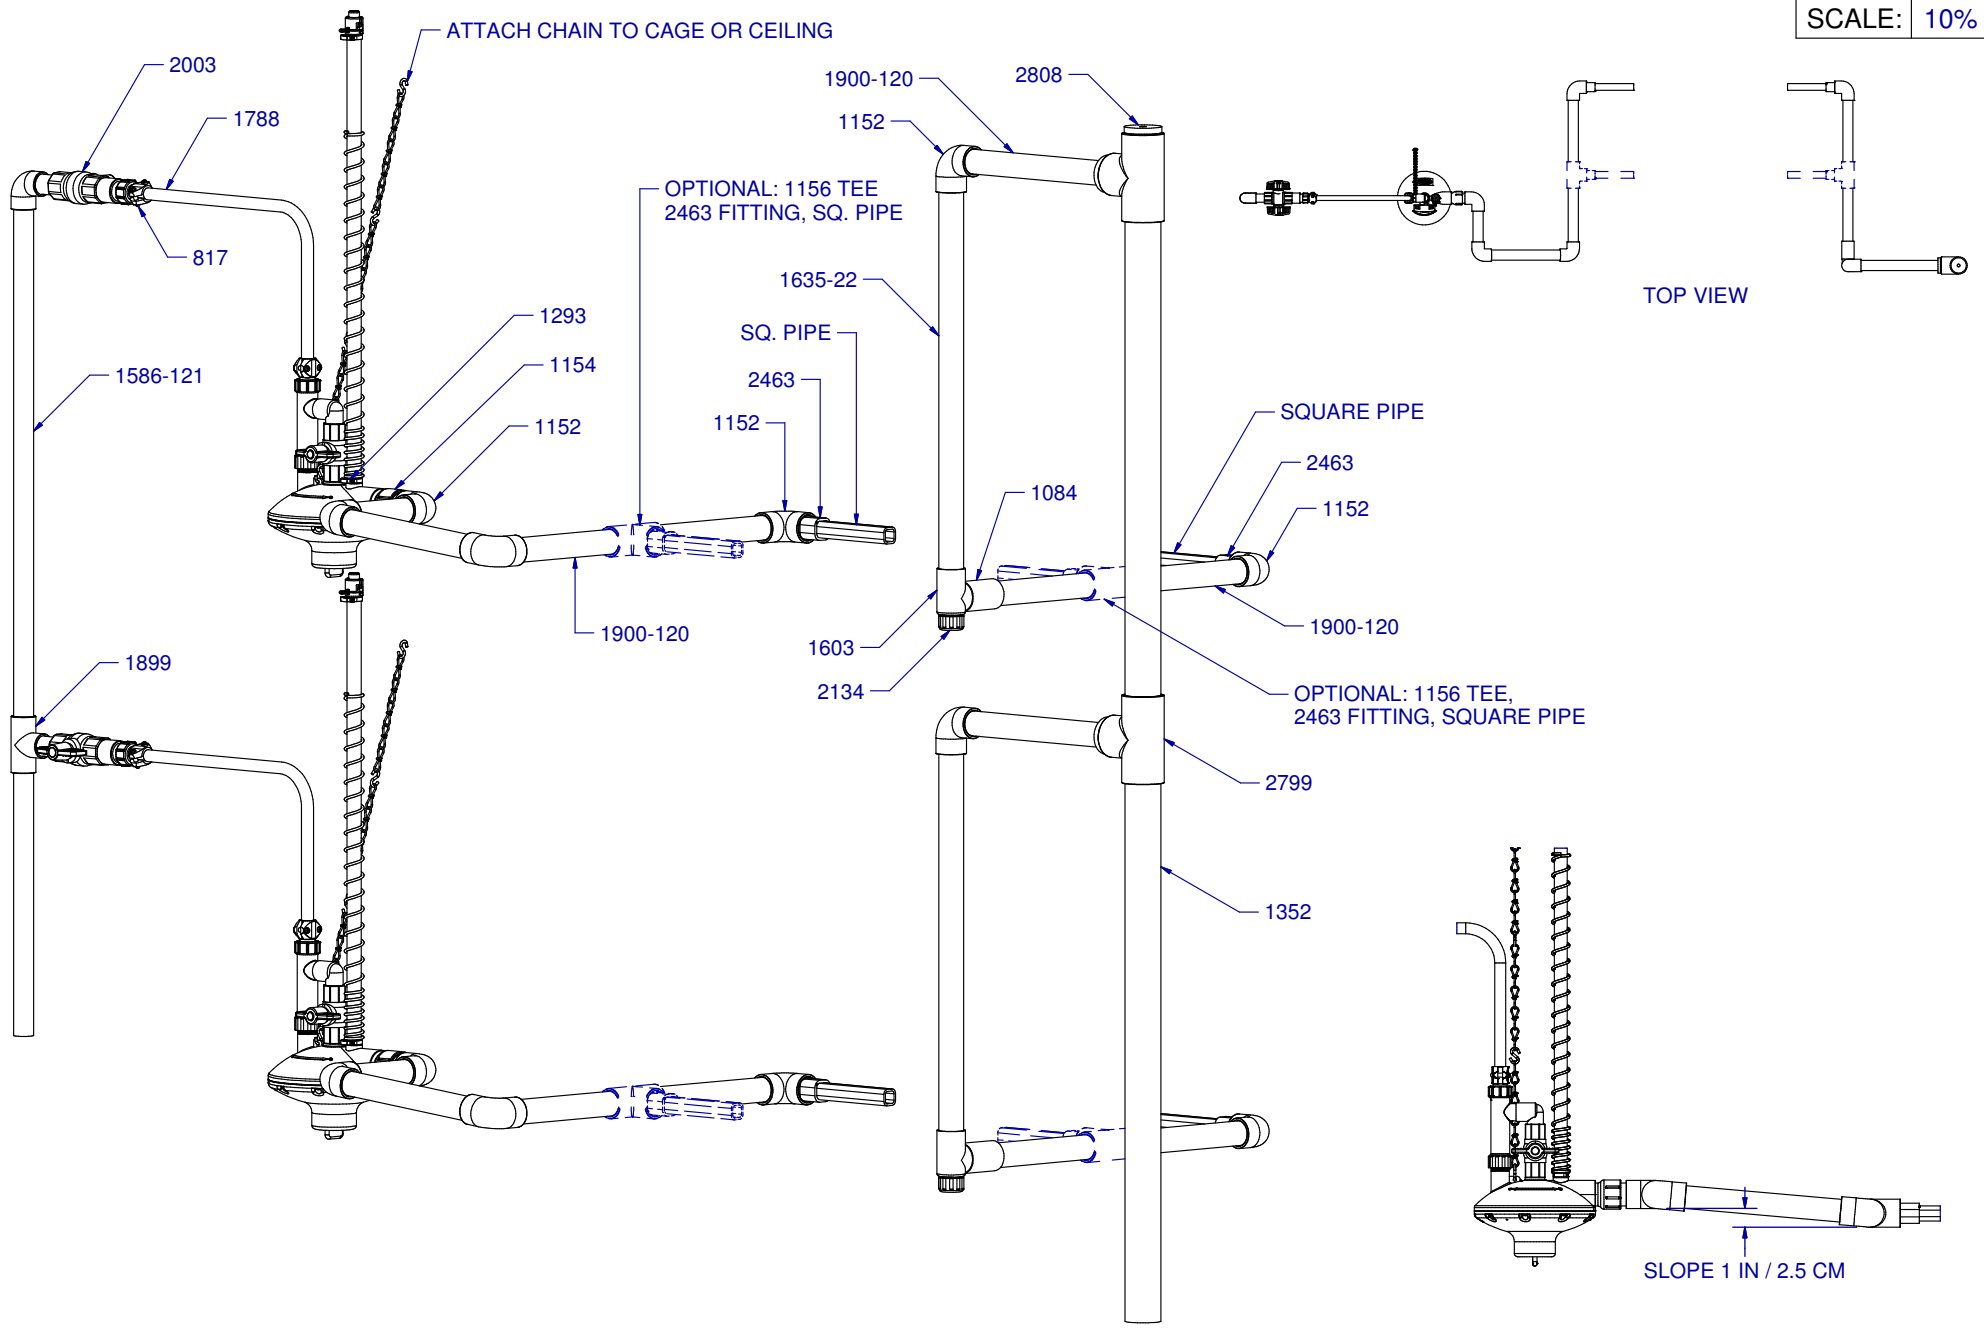

SCALE: 10%

RECOMMENDED SETUP: EUROPEAN CAGES WITH  
ZIGGITY REGULATORS AND FLUSH END PLUMBING

PART NR.:

DATE: 12-02-10

REVISION: 1

GL1071