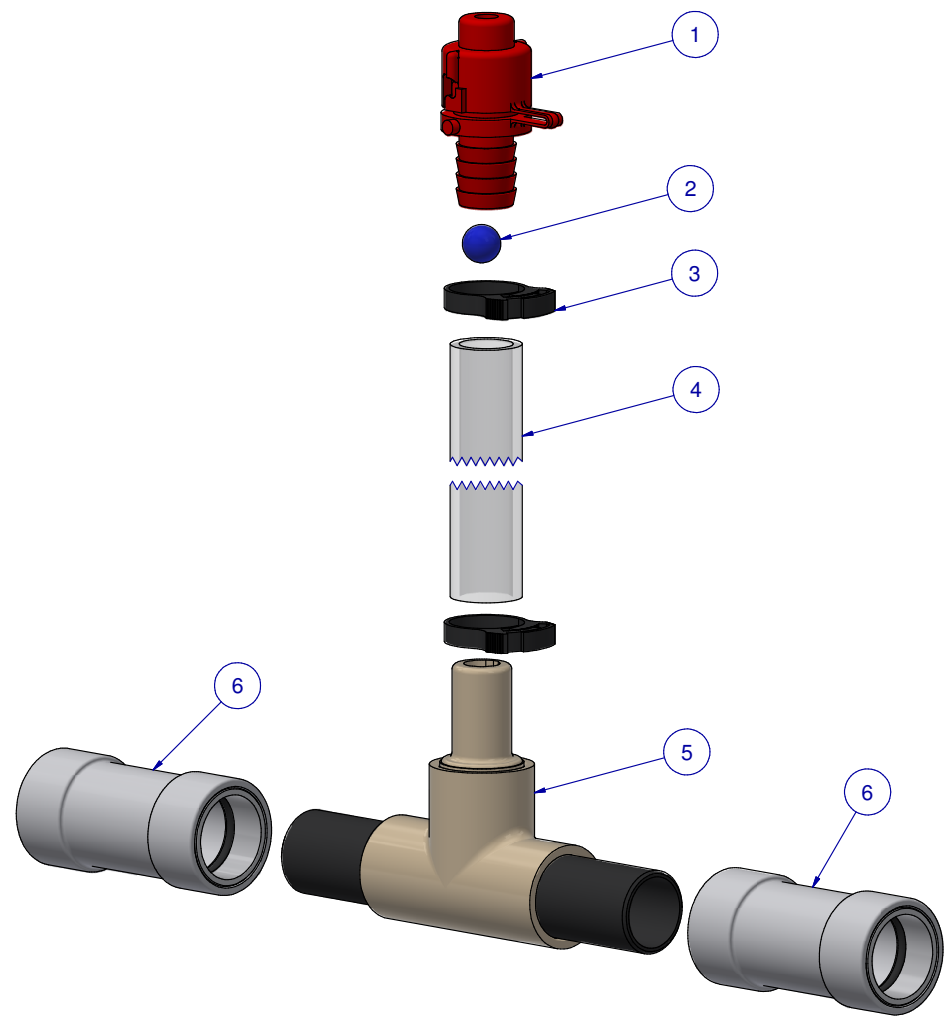

ITEM	PART NR.	QTY	DESCRIPTION
1	2005	1	RISER TUBE CAP
2	147	1	BALL: RISER TUBE
3	511	2	CLAMP: SNAP 0.746" - 0.848" DIA. - BLACK
4	122-24	1	RISER TUBE: 24" / 60 CM
5	2725	1	AIR RELEASE UNIT: CAGE/START GROW - ACE
6	260	2	PIPE CONNECTOR: ACE - WHITE

AIR RELEASE ASSEMBLY: CAGE/START GROW - ACE

PART NR.:

DATE: 11-03-06

REVISION: 1

2724