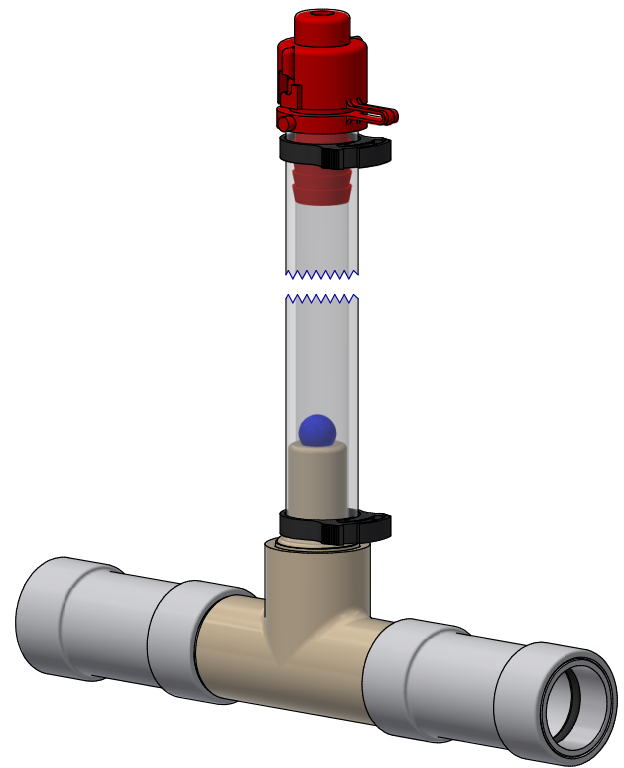

ITEM	PART NR.	QTY	DESCRIPTION
1	2005	1	RISER TUBE CAP
2	147	1	BALL: RISER TUBE
3	511	2	CLAMP: SNAP 0.746" - 0.848" DIA. - BLACK
4	122-24	1	RISER TUBE: 24" / 60 CM
5	2725	1	AIR RELEASE UNIT: CAGE/START GROW - ACE
6	260	2	PIPE CONNECTOR: ACE - WHITE

AIR RELEASE ASSEMBLY: CAGE/START GROW - ACE

PART NR.:

DATE: 11-03-06

REVISION: 1

2724