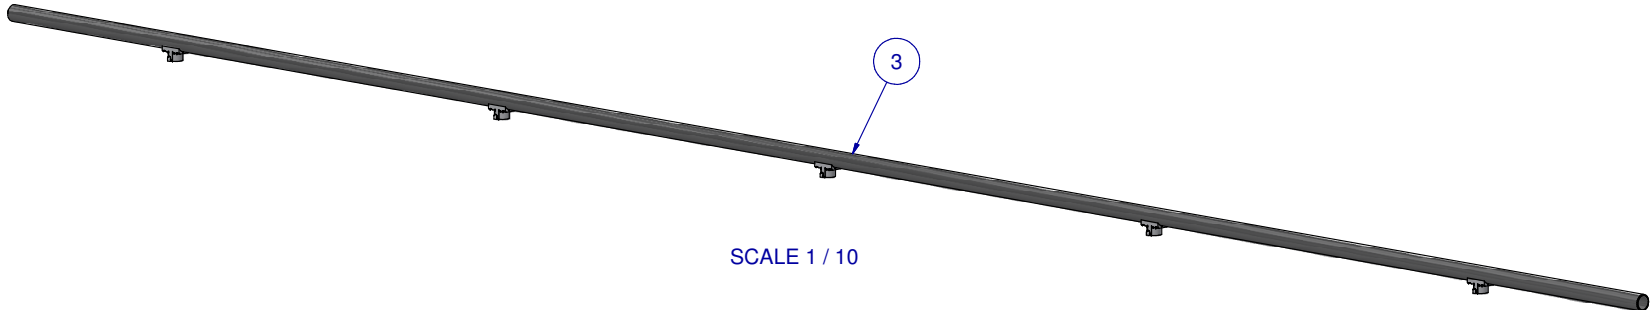

SCALE: -

ITEM	PART NR.	QTY	DESCRIPTION
1	260	1	PIPE CONNECTOR: ACE - WHITE
2	106	5	PIPE CLIP: ACE
3	70610505	1	PIPE UNIT: ACE SL 10 FT W/24" SPACING 5 SADDLES

SCALE 1 / 4

SCALE 1 / 4

SCALE 1 / 10

KIT: CAGE ACE SL 10 FT W/24" SPACING 5 SADDLES