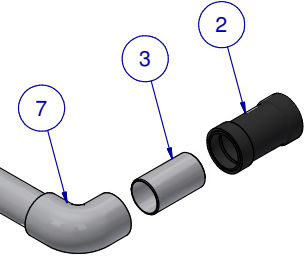

NOTES:
1.) ITEM #3 CUT BY CUSTOMER

ITEM	PART NR.	QTY	DESCRIPTION
1	1369	2	ADAPTER: BIG ACE SPIGOT X ACE SLIP
2	896	2	PIPE CONNECTOR: BIG ACE / BIG Z - BLACK
3	1900-120	1	PIPE: 1" X 120" PVC
4	1156	1	FITTING: PVC TEE 1"
5	1154	1	FITTING: PVC MALE ADAPTER 1" X 1" MNPT
6	1494	1	REGULATOR ASSEMBLY: CLASSIC - FLUSH / IV / THREADED OUTLET
7	1152	4	FITTING: PVC ELBOW 1"

BIG ACE PIPE INSTALLATION

FOR ACE PIPE INSTALLATION ONLY

KIT: CAGE REGULATOR HEADER PER DECK - 3/4" MNPT INLET

PART NR.:

DATE: 10-17-06

REVISION: 5

2721