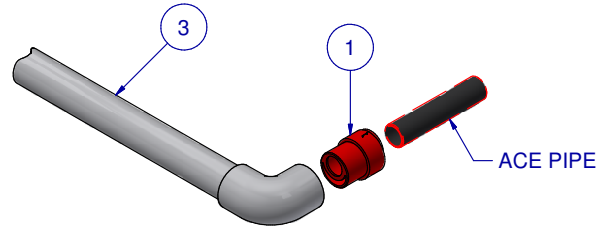

NOTES:
1.) ITEM #3 CUT BY CUSTOMER

ITEM	PART NR.	QTY	DESCRIPTION
1	1369	2	ADAPTER: BIG ACE SPIGOT X ACE SLIP
2	896	2	PIPE CONNECTOR: BIG ACE / BIG Z - BLACK
3	1900-120	1	PIPE: 1" X 120" PVC
4	1156	1	FITTING: PVC TEE 1"
5	1154	1	FITTING: PVC MALE ADAPTER 1" X 1" MNPT
6	1494	1	REGULATOR ASSEMBLY: CLASSIC - FLUSH / IV / THREADED OUTLET
7	1152	4	FITTING: PVC ELBOW 1"

BIG ACE PIPE INSTALLATION

FOR ACE PIPE INSTALLATION ONLY

KIT: CAGE REGULATOR HEADER PER DECK - 3/4" MNPT INLET

PART NR.:

DATE: 10-17-06

REVISION: 5

2721