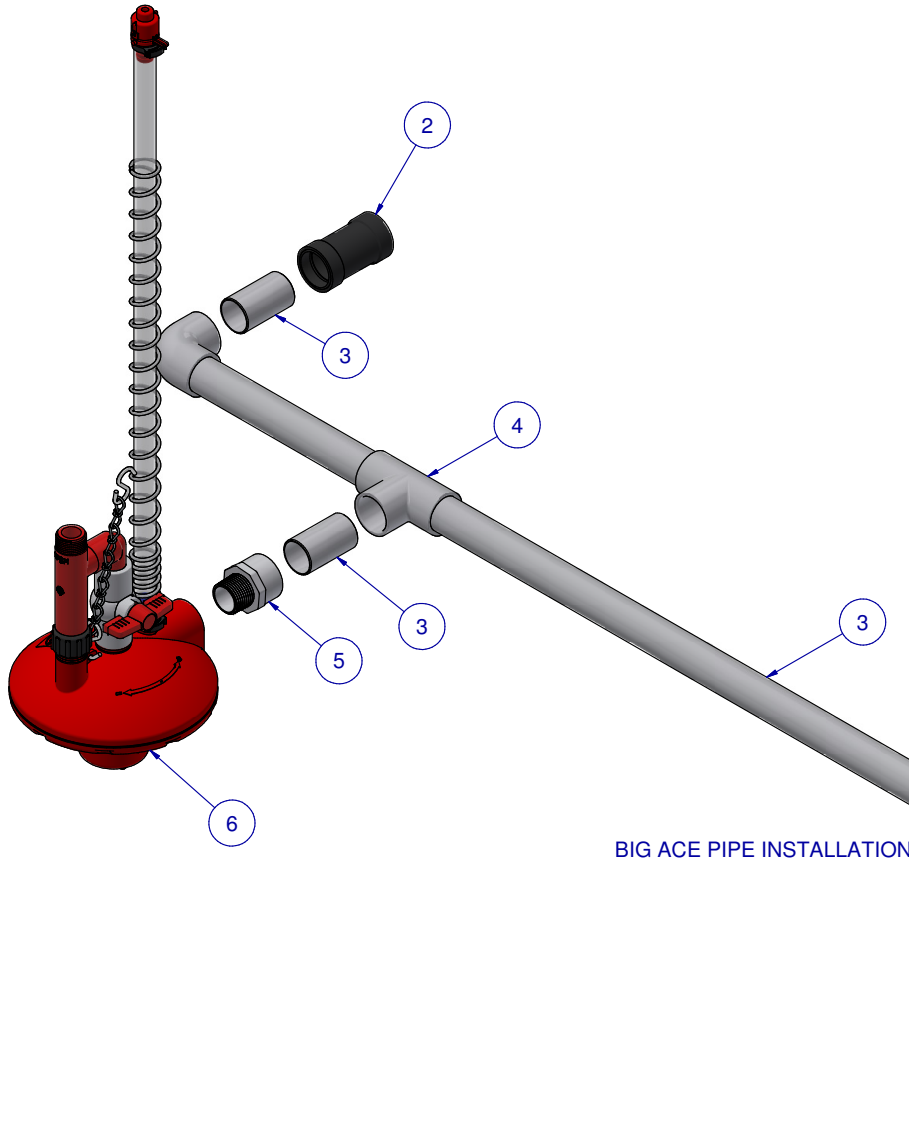

NOTES:
1.) ITEM #3 CUT BY CUSTOMER

ITEM	PART NR.	QTY	DESCRIPTION
1	1369	2	ADAPTER: BIG ACE SPIGOT X ACE SLIP
2	896	2	PIPE CONNECTOR: BIG ACE / BIG Z - BLACK
3	1900-120	1	PIPE: 1" X 120" PVC
4	1156	1	FITTING: PVC TEE 1"
5	1154	1	FITTING: PVC MALE ADAPTER 1" X 1" MNPT
6	1494	1	REGULATOR ASSEMBLY: CLASSIC - FLUSH / IV / THREADED OUTLET
7	1152	4	FITTING: PVC ELBOW 1"

BIG ACE PIPE INSTALLATION

FOR ACE PIPE INSTALLATION ONLY

KIT: CAGE REGULATOR HEADER PER DECK - 3/4" MNPT INLET

PART NR.:

DATE: 10-17-06

REVISION: 5

2721