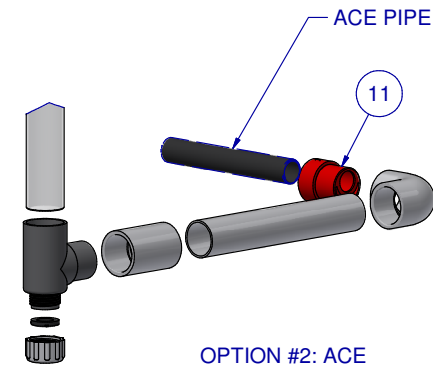

OPTION #1: BIG ACE

ITEM	PART NR.	QTY	DESCRIPTION
1	1352	1	PIPE: 1 1/2" PVC X 10' / 3.048 M
2	2808	1	FITTING: PVC TEE 1-1/2" X 1" WITH HOLE
3	1900-120	2	PIPE: PVC 1" X 10 FT / 3.048 M
4	1152	8	FITTING: PVC ELBOW 1"
5	1635-22	2	PIPE: BIG ACE TRANSPARENT X 22" / 60 CM
6	1603	2	FITTING: MHT X 1" SLIP X 1" SPIGOT
7	2134	2	CAP: FHT W/HOSE WASHER
8	1084	2	FITTING: PVC COUPLING 1"
9	896	2	PIPE CONNECTOR: BIG ACE / BIG Z - BLACK
10	2799	1	FITTING: PVC TEE 1-1/2" X 1" W/O HOLE
11	1369	2	ADAPTER: BIG ACE SPIGOT X ACE SLIP

OPTION #2: ACE

KIT: CAGE ROW END - 2 DECK WITH 1 DRINKER LINE / DECK

PART NR.: 2802

DATE: 07-22-09

REVISION: 2