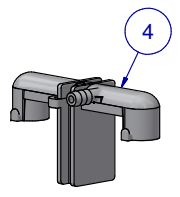

SCALE: -

ITEM	PART NR.	QTY	DESCRIPTION
1	896	1	PIPE CONNECTOR: BIG ACE / BIG Z - BLACK
2	1289	4	PIPE CLIP: BIG ACE
3	328	8	CLAMP: SPRING 1/4" DIA. X 0.062" WIRE
4	450	4	START GROW PART: SL BRACKET
5	70410030	1	PIPE UNIT: BIG ACE 10 FT W/30" SPACING 4 BARB SADDLES

SCALE 1 / 4

SCALE 1 / 4

SCALE 1 / 4

SCALE 1 / 4

SCALE 0.11 / 1

KIT: CAGE START GROW BIG ACE SL 10 FT W/30" SPACING 4 BARB SADDLES

DATE: 05-04-04

REVISION: 3