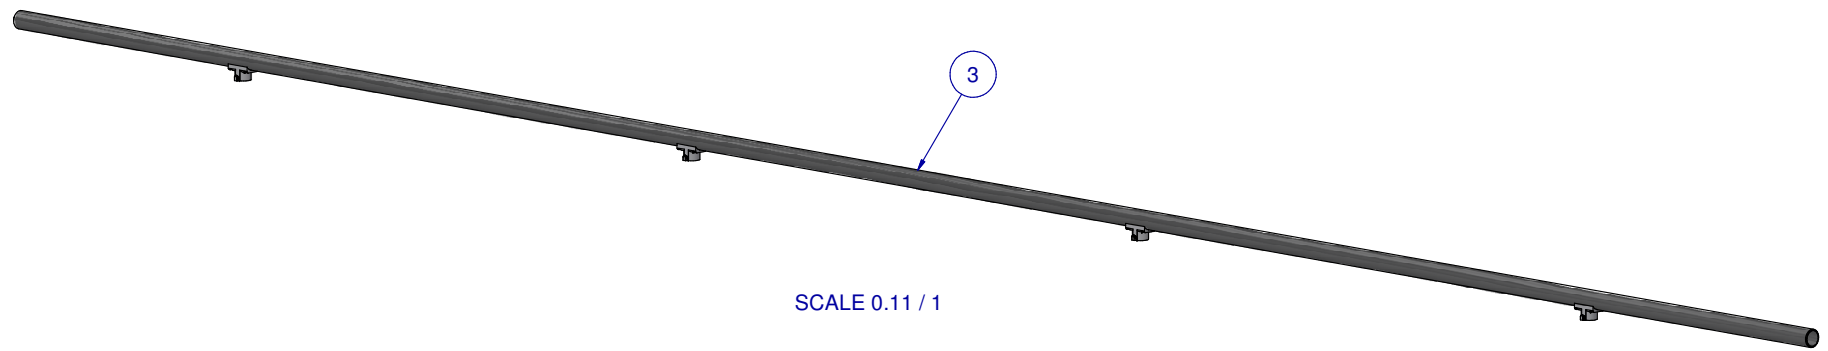

SCALE: -

ITEM	PART NR.	QTY	DESCRIPTION
1	260	1	PIPE CONNECTOR: ACE - WHITE
2	2118	1	HANGER: SUPPORT PIPE - ACE
3	70610504	1	PIPE UNIT: ACE SL 10 FT W/30" SPACING 4 SADDLES

SCALE 1 / 4

SCALE 1 / 4

SCALE 0.11 / 1

KIT: FLOOR ACE CLIP-ON SL 10 FT W/30" SPACING 4 SADDLES

DATE: 05-01-15

REVISION:

PART NR.:

10610504