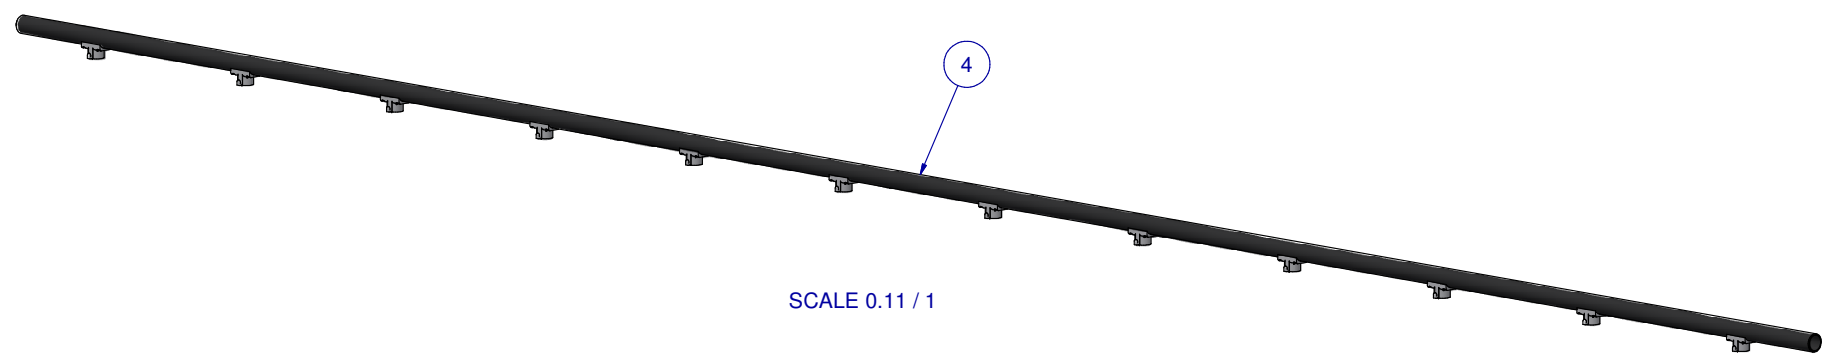

SCALE: -

ITEM	PART NR.	QTY	DESCRIPTION
1	260	1	PIPE CONNECTOR: ACE - WHITE
2	2908	4	CLIP: ACE TO ALUMINIUM PROFILE
3	2537	1	FASTENER: SCREW HEX WHD SELF TAPPING #8-18 X 1/2" LG
4	26410510	1	PIPE UNIT: ACE SL 10 FT W/10" SPACING 12 SADDLES

SCALE 1 / 4

SCALE 1 / 4

SCALE 1 / 4

SCALE 0.11 / 1

KIT: FLOOR ACE SL TO ALUMINIUM PROFILE  
10 FT W/ 10" SPACING 12 SADDLES

PART NR.:

11010512

DATE: 09-17-13