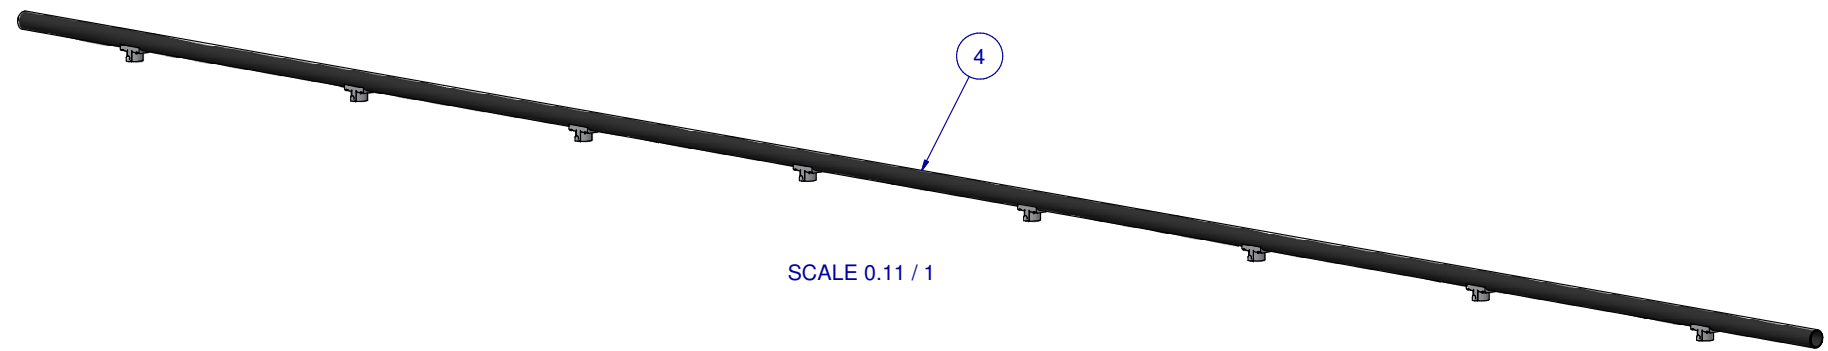

SCALE: -

ITEM	PART NR.	QTY	DESCRIPTION
1	260	1	PIPE CONNECTOR: ACE - WHITE
2	2908	4	CLIP: ACE TO ALUMINIUM PROFILE
3	2537	1	FASTENER: SCREW HEX WHD SELF TAPPING #8-18 X 1/2" LG
4	26410515	1	PIPE UNIT: ACE SL 10 FT W/15" SPACING 8 SADDLES

SCALE 1 / 4

SCALE 1 / 4

SCALE 1 / 4

SCALE 0.11 / 1

KIT: FLOOR ACE SL TO ALUMINIUM PROFILE  
10 FT W/ 15" SPACING 8 SADDLES

PART NR.:

11010508

DATE: 09-17-13