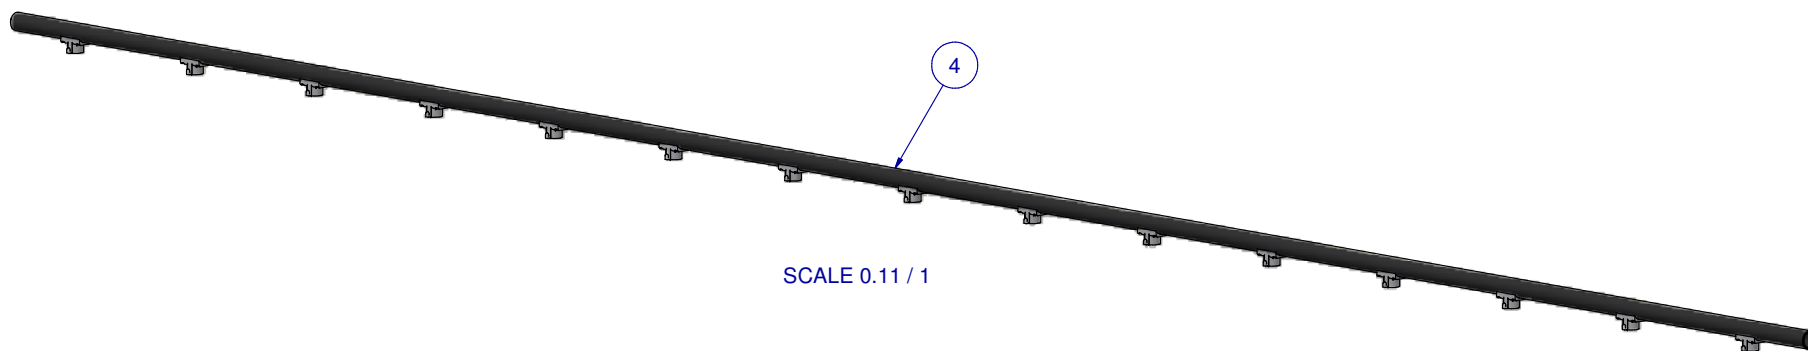

SCALE: -

SCALE 1 / 4

SCALE 1 / 4

SCALE 1 / 4

ITEM	PART NR.	QTY	DESCRIPTION
1	260	1	PIPE CONNECTOR: ACE - WHITE
2	2908	5	CLIP: ACE TO ALUMINIUM PROFILE
3	2537	1	FASTENER: SCREW HEX WHD SELF TAPPING #8-18 X 1/2" LG
4	26410508	1	PIPE UNIT: ACE SL 10 FT W/8" SPACING 15 SADDLES

SCALE 0.11 / 1

KIT: FLOOR ACE SL TO ALUMINIUM PROFILE
10 FT W/ 8" SPACING 15 SADDLES

PART NR.:

11010515

DATE: 09-17-13

REVISION: