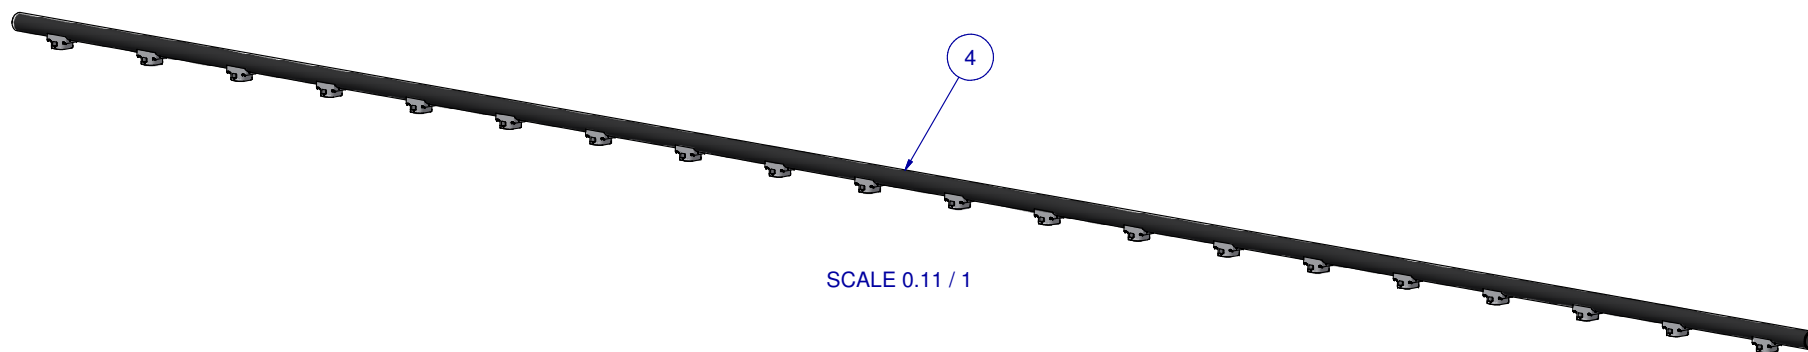

SCALE: -

SCALE 1 / 4

SCALE 1 / 4

SCALE 1 / 4

| ITEM | PART NR. | QTY | DESCRIPTION |
|------|----------|-----|--|
| 1 | 260 | 1 | PIPE CONNECTOR: ACE - WHITE |
| 2 | 2908 | 5 | CLIP: ACE TO ALUMINIUM PROFILE |
| 3 | 2537 | 1 | FASTENER: SCREW HEX WHD SELF TAPPING #8-18 X 1/2" LG |
| 4 | 70611020 | 1 | PIPE UNIT: PIPE UNIT TL 10 FT W/6" SPACING 20 SADDLES |

SCALE 0.11 / 1

KIT: FLOOR ACE TL TO ALUMINIUM PROFILE
10 FT W/ 6" SPACING 20 SADDLES

PART NR.:

11011020

DATE: 09-17-13

REVISION:

WWW.ZIGGITY.COM