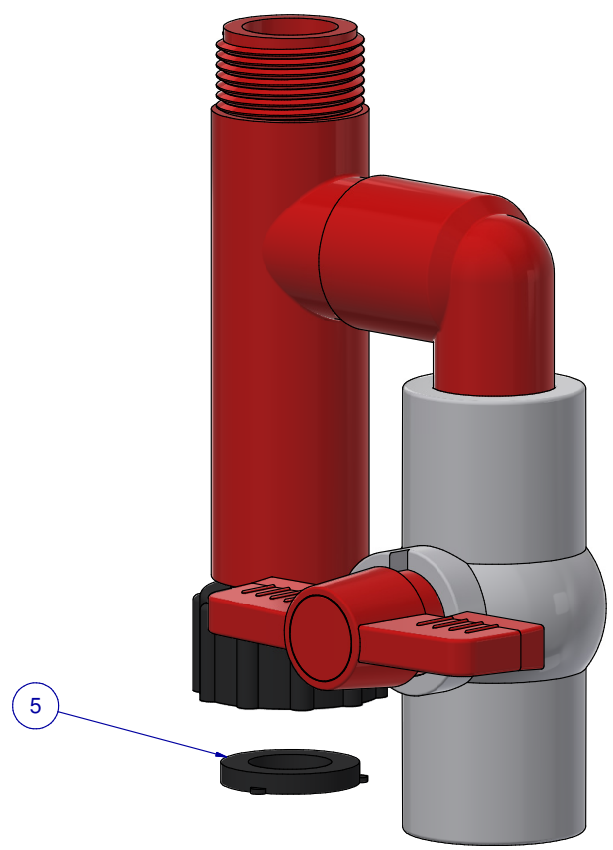

SCALE: 75%

ITEM	PART NR.	QTY	DESCRIPTION
5	758	1	WASHER: HOSE

REGULATOR ASSEMBLY PART: ADJUSTMENT KNOB
ASSEMBLY - AT & INLINE

DATE: 02-22-02 REVISION: 5

PART NR.:
1373