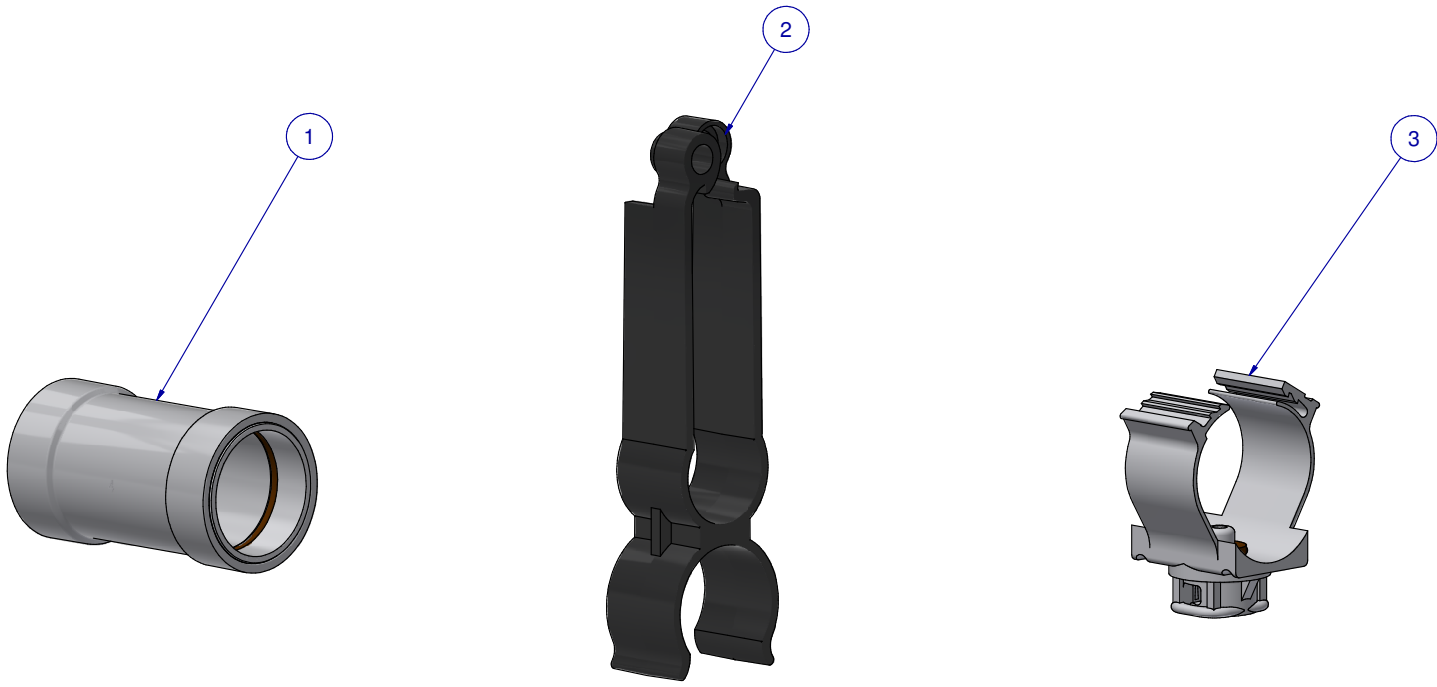

ITEM	PART NR.	QTY	DESCRIPTION
1	2762	1	PIPE CONNECTOR: 1" PVC - WHITE
2	1646	1	HANGER: SUPPORT PIPE - BIG ACE / BIG Z
3	2386	10	SADDLE: CLIP-ON TL

SUB KIT: FLOOR TL CLIP-ON SADDLE X 10
 DATE: 02-29-16
 REVISION:

PART NR.:
4812