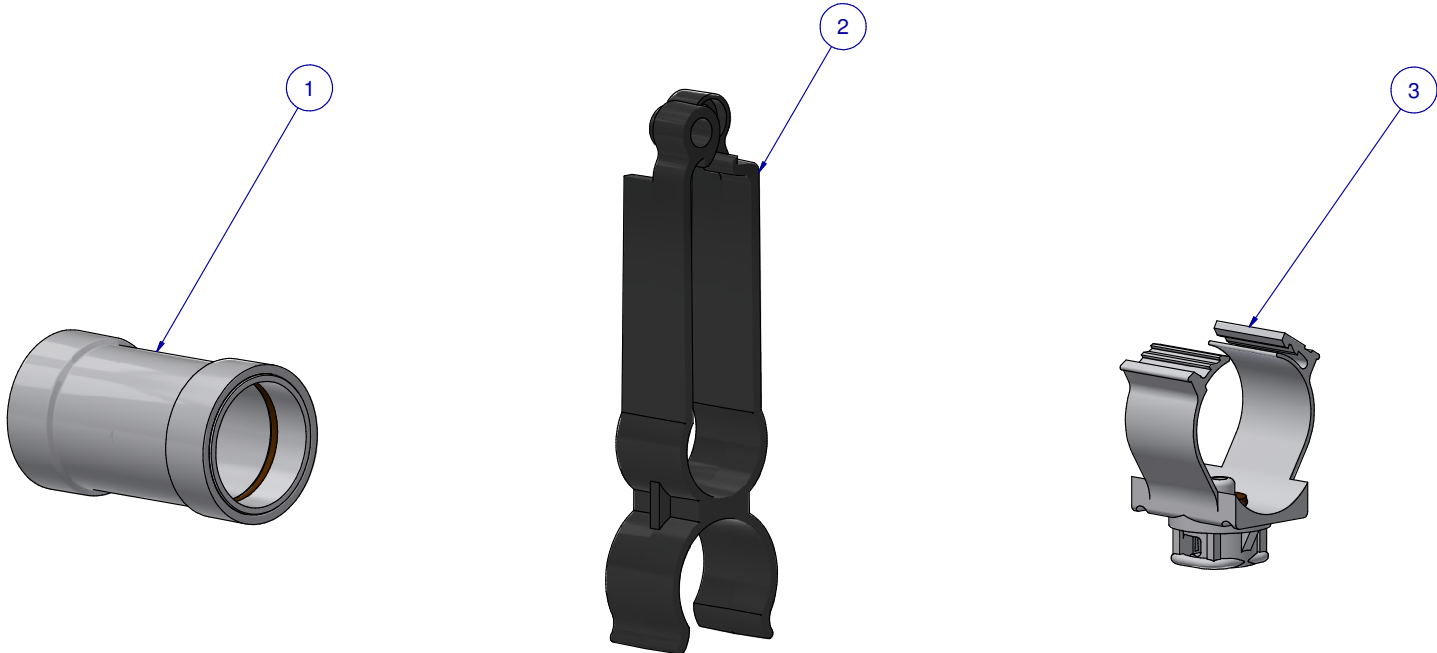

SCALE: 50%

ITEM	PART NR.	QTY	DESCRIPTION
1	2762	1	PIPE CONNECTOR: 1" PVC - WHITE
2	1646	1	HANGER: SUPPORT PIPE - BIG ACE / BIG Z
3	2386	12	SADDLE: CLIP-ON TL

SUB KIT: FLOOR TL CLIP-ON SADDLE X 12 - PN 14213212 W/O 1" PVC PIPE