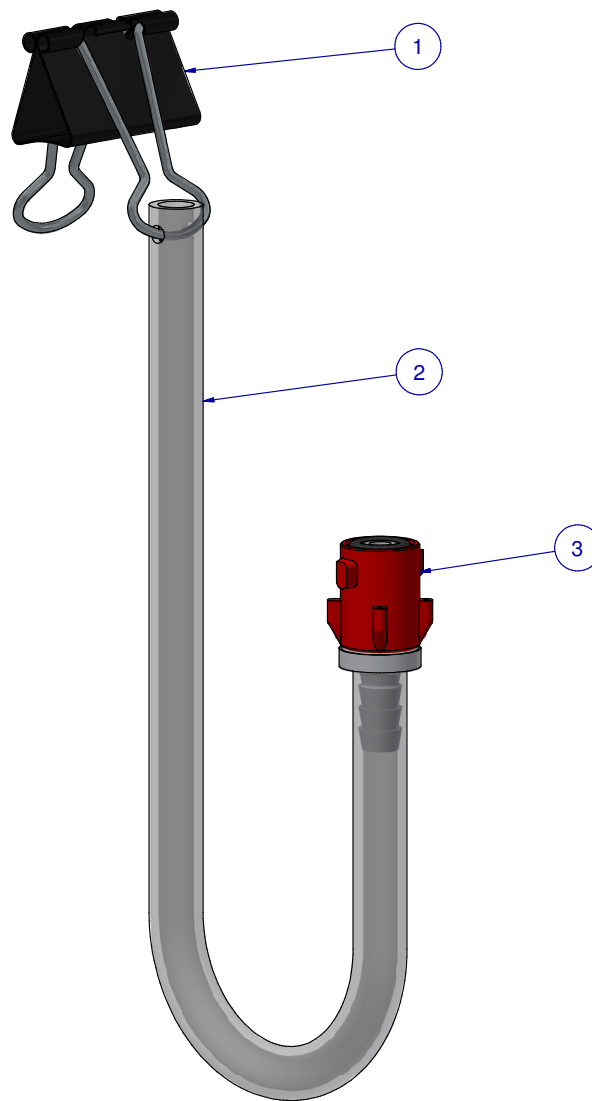

ITEM	PART NR.	QTY	DESCRIPTION
1	1943	1	CLIP: BINDER 1-1/4"
2	1944	1	TUBE: 1/4" CLEAR VINYL - 3' / 30.48 CM
3	1559	1	BARB ADAPTER: TL

TOOL: PRESSURE INDICATOR - CAGE TL - 6" / 15 CM

PART NR.:

DATE: 06-01-04