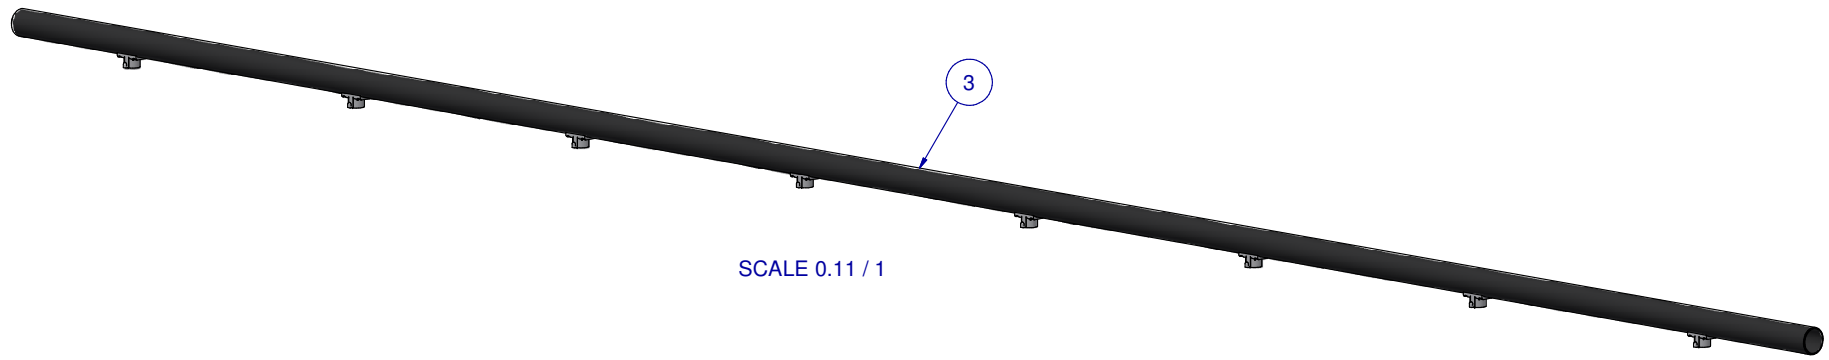

SCALE: -

ITEM	PART NR.	QTY	DESCRIPTION
1	896	1	PIPE CONNECTOR: BIG ACE / BIG Z - BLACK
2	1646	1	HANGER: SUPPORT PIPE - BIG ACE / BIG Z
3	70110508		PIPE UNIT: BIG ACE SL 10 FT W/15" SPACING 8 SADDLES

KIT: FLOOR BIG ACE CLIP-ON SL 10 FT W/15" SPACING 8 SADDLES

PART NR.:  
13210508

DATE: 01-10-13

REVISION: