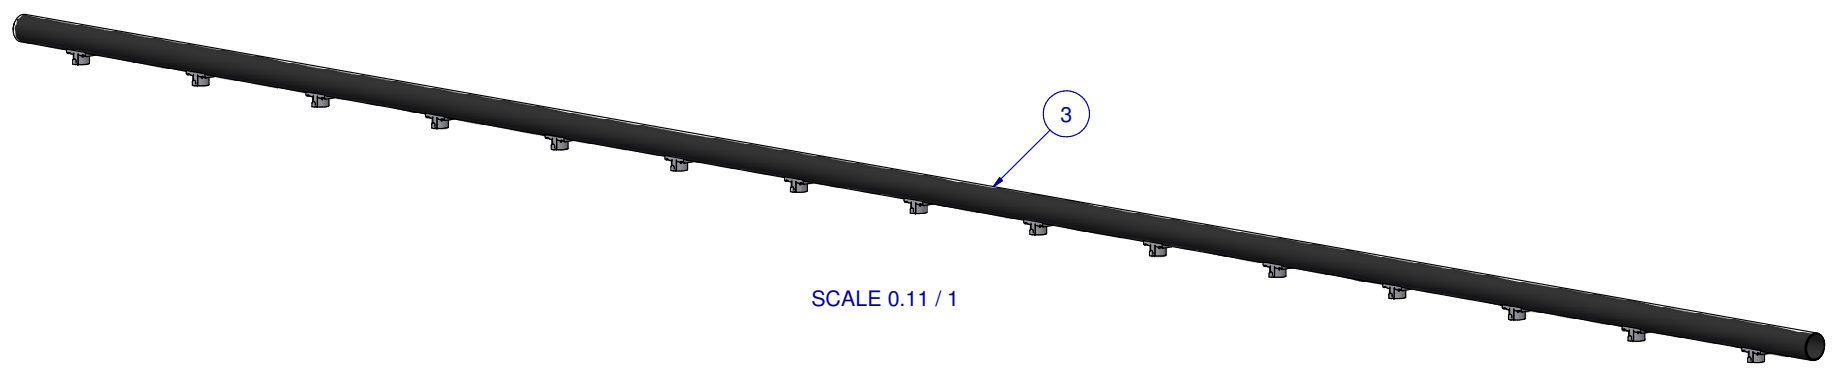

SCALE: -

ITEM	PART NR.	QTY	DESCRIPTION
1	896	1	PIPE CONNECTOR: BIG ACE / BIG Z - BLACK
2	1646	1	HANGER: SUPPORT PIPE - BIG ACE / BIG Z
3	70110515		PIPE UNIT: BIG ACE SL 10 FT W/8" SPACING 15 SADDLES

SCALE 1 / 4

SCALE 1 / 4

SCALE 0.11 / 1

KIT: FLOOR BIG ACE CLIP-ON SL 10 FT W/8" SPACING 15 SADDLES

DATE: 01-10-13

REVISION:

PART NR.:
13210515