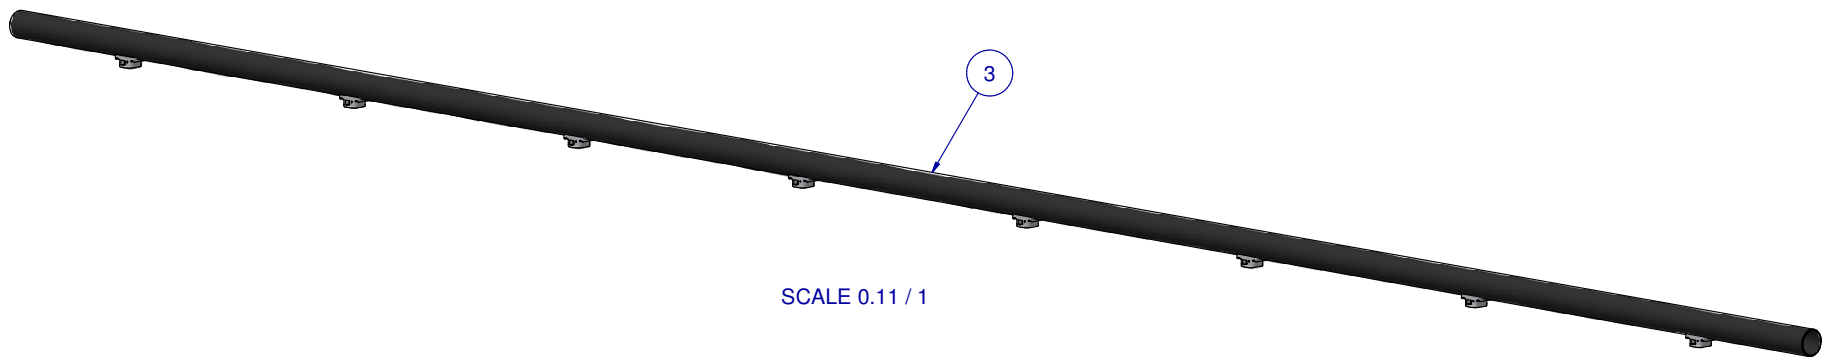

SCALE: -

ITEM	PART NR.	QTY	DESCRIPTION
1	896	1	PIPE CONNECTOR: BIG ACE / BIG Z - BLACK
2	1646	1	HANGER: SUPPORT PIPE - BIG ACE / BIG Z
3	70111008	1	PIPE UNIT: BIG ACE TL 10 FT W/15" SPACING 8 SADDLES

KIT: FLOOR BIG ACE CLIP-ON TL 10 FT W/15" SPACING 8 SADDLES