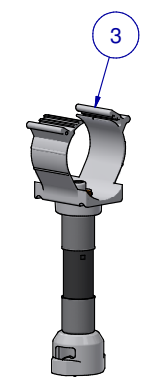

SCALE: -

ITEM	PART NR.	QTY	DESCRIPTION
1	2762	1	PIPE CONNECTOR: 1" PVC - WHITE
2	1646	1	HANGER: SUPPORT PIPE - BIG ACE / BIG Z
3	2898	3	SADDLE: CLIP-ON BIG Z FLEX
4	2996	3	CLAMP: T-MAX TO FLEX SADDLE REINFORCEMENT
5	3840	3	LOCK: FLOOR BIG Z CLIP-ON BRACKET
6	70311003	1	PIPE: 1" PVC 10 FT W/40" SPACING 3 HOLES

SCALE 1 / 4

SCALE 1 / 4

SCALE 1 / 4

SCALE 1 / 4

SCALE 1 / 4

SCALE 0.11 / 1

KIT: FLOOR 1" PVC BIG Z CLIP-ON FLEX SADDLE 10 FT W/40" SPACING 3 SADDLES

DATE: 11-01-19      REVISION:

PART NR.:  
**15913603**