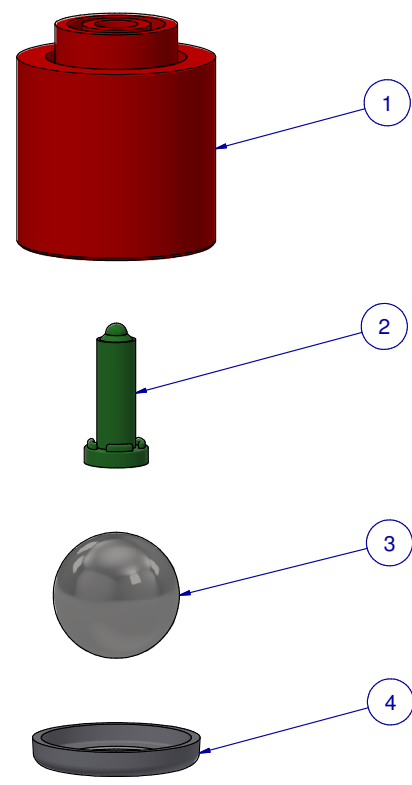

SCALE: 150%

ITEM	PART NR.	QTY	DESCRIPTION
1	1792	1	DRINKER PART: CAP BIG Z - RED
2	2506	1	DRINKER PART: METERING PIN - GREEN
3	1783	1	DRINKER PART: BALL - 7/16" BIG Z
4	1782	1	DRINKER PART: SEAT STAINLESS - 7/16" BALL

DRINKER PART: CAPSULE BIG Z - GREEN

PART NR.:

DATE: 02-04-08

REVISION: 1

2764