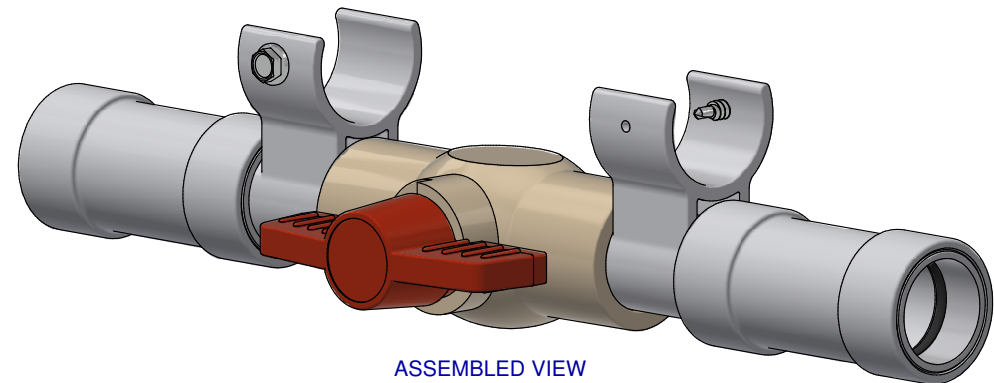

ITEM	PART NR.	QTY	DESCRIPTION
1	260	2	PIPE CONNECTOR: ACE - WHITE
2	3991	1	SHUT OFF ASSEMBLY PART: ACE UNIT
3	2537	2	FASTENER: SCREW HEX WHD SELF TAPPING #8-18 X 1/2" LG

SHUT OFF ASSEMBLY: ACE INLINE

PART NR.: