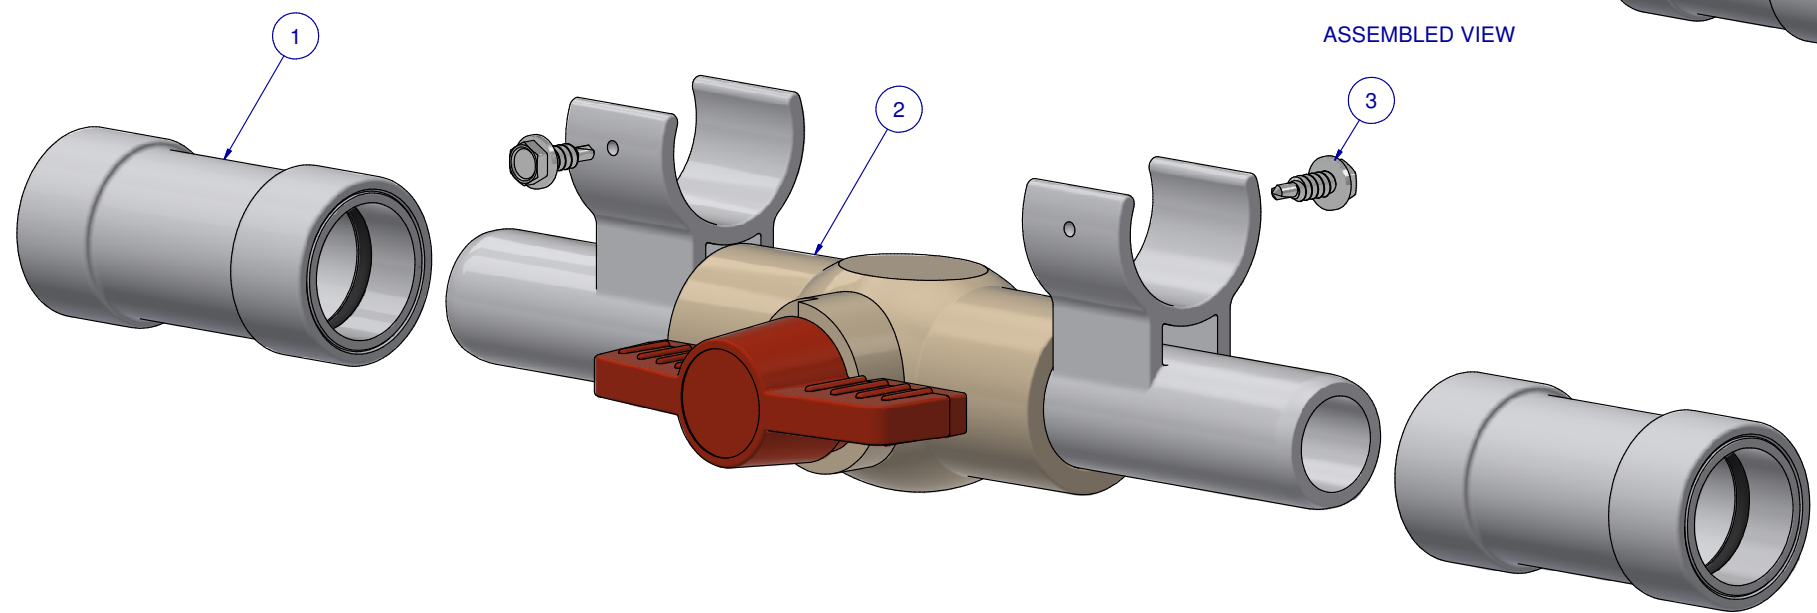

ITEM	PART NR.	QTY	DESCRIPTION
1	260	2	PIPE CONNECTOR: ACE - WHITE
2	3991	1	SHUT OFF ASSEMBLY PART: ACE UNIT
3	2537	2	FASTENER: SCREW HEX WHD SELF TAPPING #8-18 X 1/2" LG

SHUT OFF ASSEMBLY: ACE INLINE

PART NR.: