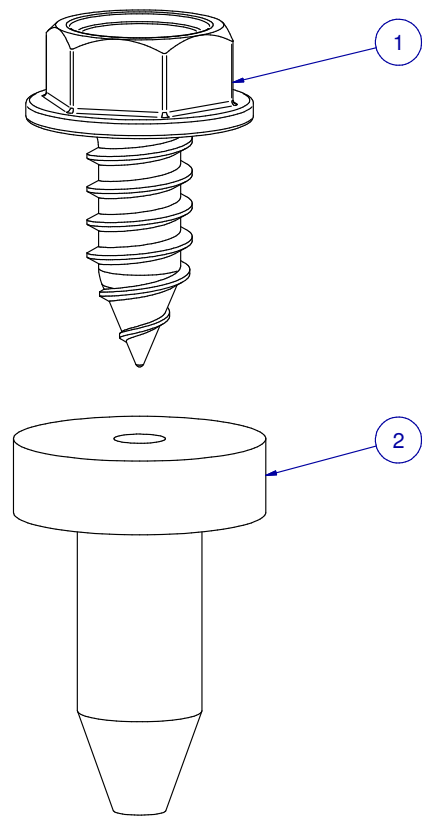

ITEM	PART NR.	QTY	DESCRIPTION
1	4141	1	FASTENER: SCREW HEX HD SLOTTED W/FLANGE 5/16" X 3/4" LG
2	4140	1	SEALING PLUG: RISER STEM

SEALING PLUG ASSEMBLY: RISER STEM

PART NR.:

DATE: 02-02-23

REVISION:

4142