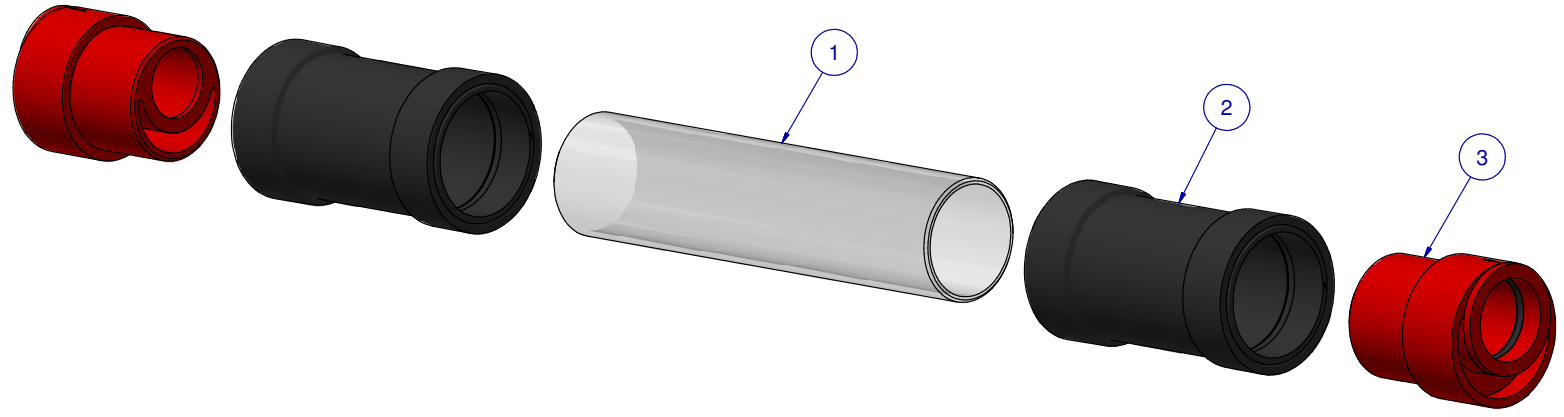

ITEM	PART NR.	QTY	DESCRIPTION
1	4168	1	PIPE: BIG ACE TRANSPARENT X 5-1/2" / 14 CM
2	896	2	PIPE CONNECTOR: BIG ACE / BIG Z - BLACK
3	1369	2	ADAPTER: BIG ACE SPIGOT X ACE SLIP

TOOL: TRANSPARENT PIPE KIT - ACE