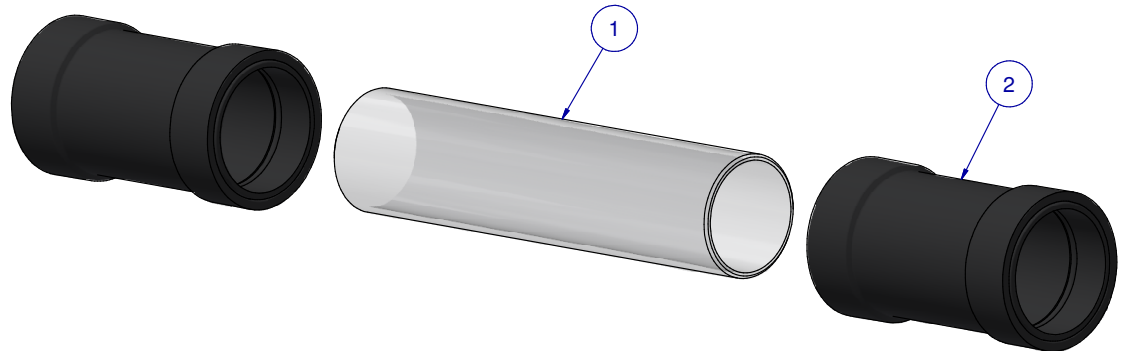

ITEM	PART NR.	QTY	DESCRIPTION
1	4168	1	PIPE: BIG ACE TRANSPARENT X 5-1/2" / 14 CM
2	896	2	PIPE CONNECTOR: BIG ACE / BIG Z - BLACK

TOOL: TRANSPARENT PIPE KIT - BIG ACE / BIG Z

PART NR.:

DATE: 01-24-24

REVISION: