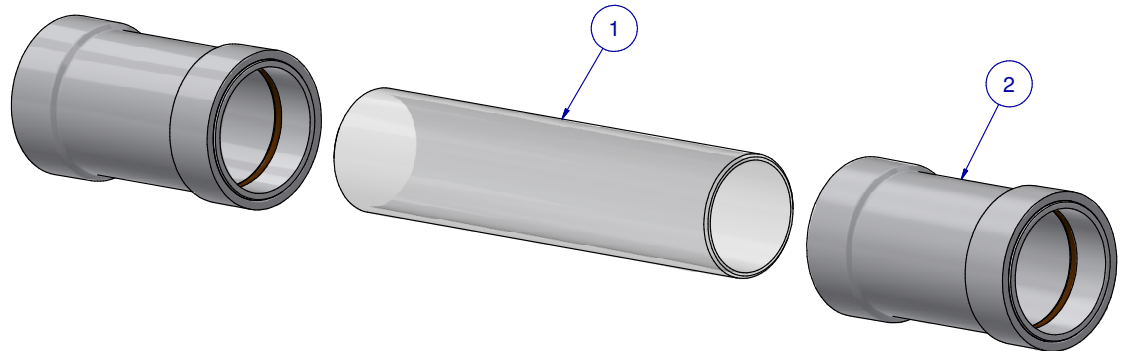

ITEM	PART NR.	QTY	DESCRIPTION
1	4168	1	PIPE: BIG ACE TRANSPARENT X 5-1/2" / 14 CM
2	2762	2	PIPE CONNECTOR: 1" PVC - WHITE

TOOL: TRANSPARENT PIPE KIT - PVC

PART NR.:

DATE: 01-24-24

REVISION:

4198