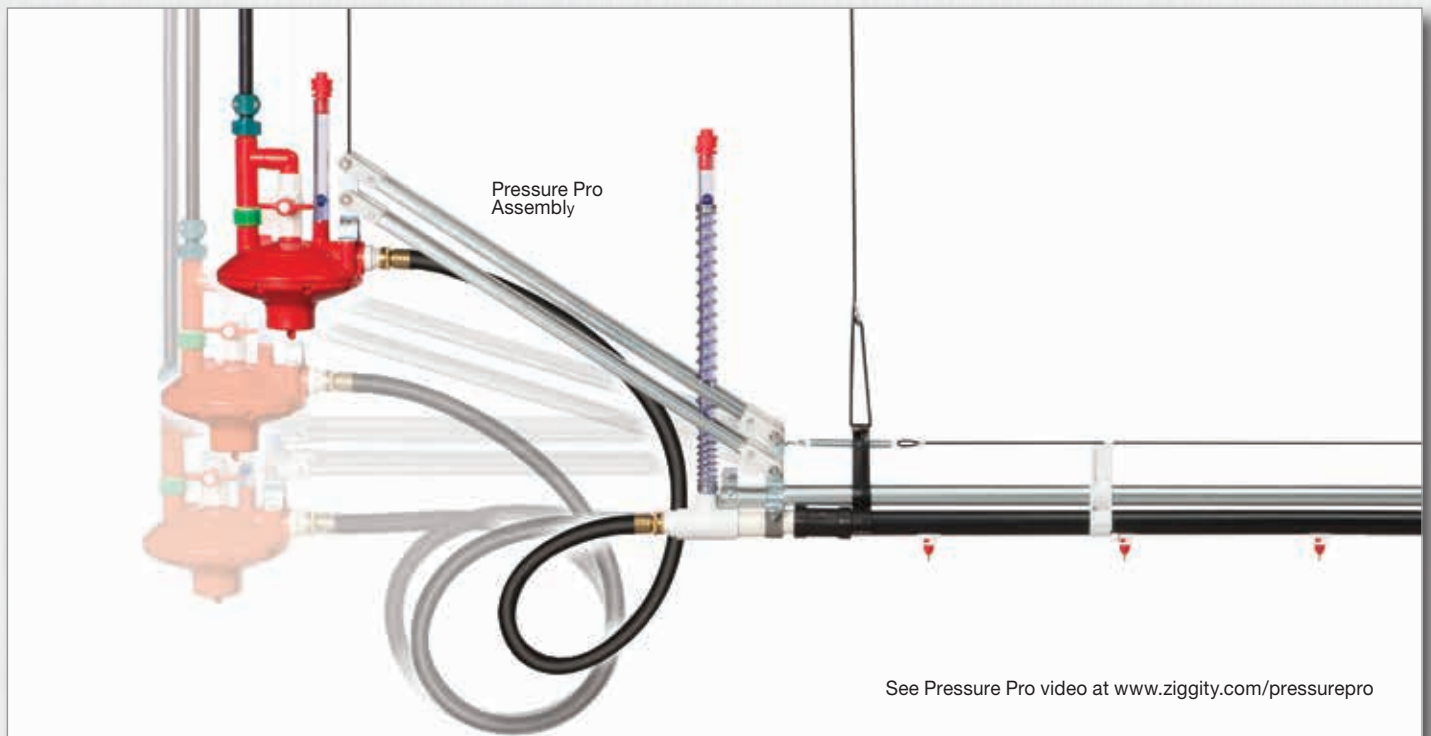

PRESSURE PRO™

PRESSURE MANAGEMENT TOOL

Improve performance. Save time. Save money.

Pressure Pro makes drinker line pressure management so quick and easy that producers can more effectively manage litter conditions to improve bird performance, while also cutting costly management time from every production cycle.

With Pressure Pro, producers can adjust the pressure of every drinker line at the same time in just seconds. It is so easy that producers can make adjustments as often as desired to optimize litter conditions and bird performance. No more

Pressure Pro: How it works

Regulator never needs adjustment. Pressure Pro at lowest possible position (horizontal) provides a minimum line pressure setting.

As birds grow, elevating the regulator increases line pressure.

Drinker line pressure increases/decreases in direct relationship to the regulator height.

All drinker line regulators are mounted to **A** Pressure Pro assemblies. The winch system cables **B** connect every Pressure Pro assembly in the house to a **C** central winch. Operating the winch manually, or by use of a controller, elevates or lowers every Pressure Pro and Ziggity regulator in the house. This change in regulator elevation increases or decreases the pressure in every drinker line. The same water pressure change is achieved in every line in just seconds.