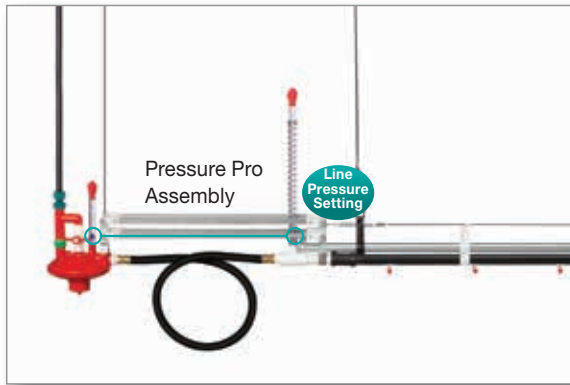

PRESSURE PRO™

PRESSURE MANAGEMENT TOOL

Improve performance. Save time. Save money.

Pressure Pro makes drinker line pressure management so quick and easy that producers can more effectively manage litter conditions to improve bird performance, while also cutting costly management time from every production cycle.

With Pressure Pro, producers can adjust the pressure of every drinker line at the same time in just seconds. It is so easy that producers can make adjustments as often as desired to optimize litter conditions and bird performance. No more

Pressure Pro: How it works

Regulator never needs adjustment. Pressure Pro at lowest possible position (horizontal) provides a minimum line pressure setting.

As birds grow, elevating the regulator increases line pressure.

Drinker line pressure increases/decreases in direct relationship to the regulator height.

All drinker line regulators are mounted to **A** Pressure Pro assemblies. The winch system cables **B** connect every Pressure Pro assembly in the house to a **C** central winch. Operating the winch manually, or by use of a controller, elevates or lowers every Pressure Pro and Ziggity regulator in the house. This change in regulator elevation increases or decreases the pressure in every drinker line. The same water pressure change is achieved in every line in just seconds.