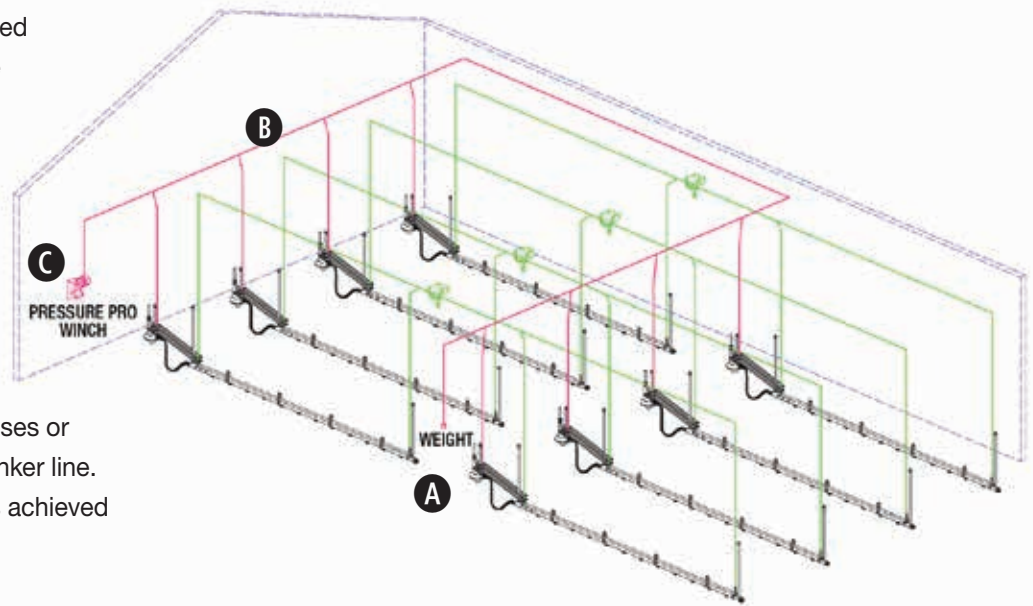

Installing Pressure Pro does not require any other changes to the watering system, and producers can retrofit Pressure Pro to all existing Ziggity floor watering systems.

See the back to see how Pressure Pro works

# Pressure Pro: How it works

Regulator never needs adjustment. Pressure Pro at lowest possible position (horizontal) provides a minimum line pressure setting.

As birds grow, elevating the regulator increases line pressure.

Drinker line pressure increases/decreases in direct relationship to the regulator height.

All drinker line regulators are mounted to **A** Pressure Pro assemblies. The winch system cables **B** connect every Pressure Pro assembly in the house to a **C** central winch. Operating the winch manually, or by use of a controller, elevates or lowers every Pressure Pro and Ziggity regulator in the house. This change in regulator elevation increases or decreases the pressure in every drinker line. The same water pressure change is achieved in every line in just seconds.