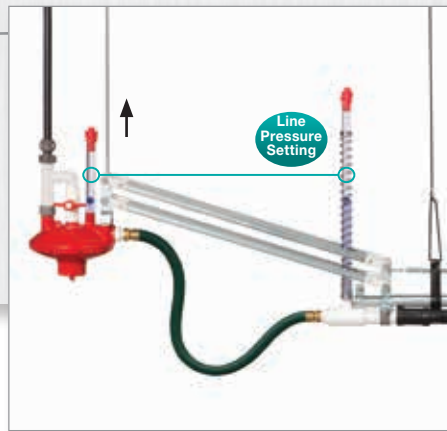

walking the whole house to manage line pressures. This management tool assists producers in more effectively optimizing line pressures so birds receive the water they need while maintaining dry litter throughout the production cycle.

Installing Pressure Pro does not require any other changes to the watering system, and producers can retrofit Pressure Pro to all existing Ziggity floor watering systems.

See the back to see how Pressure Pro works

# Pressure Pro: How it works

Regulator never needs adjustment. Pressure Pro at lowest possible position (horizontal) provides a minimum line pressure setting.

As birds grow, elevating the regulator increases line pressure.

Drinker line pressure increases/decreases in direct relationship to the regulator height.

All drinker line regulators are mounted to **A** Pressure Pro assemblies. The winch system cables **B** connect every Pressure Pro assembly in the house to a **C** central winch. Operating the winch manually, or by use of a controller, elevates or lowers every Pressure Pro and Ziggity regulator in the house. This change in regulator elevation increases or decreases the pressure in every drinker line. The same water pressure change is achieved in every line in just seconds.