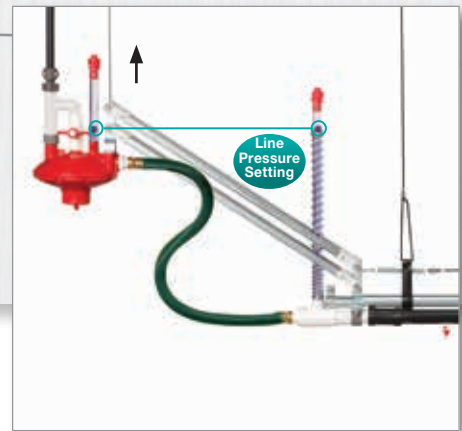

walking the whole house to manage line pressures. This management tool assists producers in more effectively optimizing line pressures so birds receive the water they need while maintaining dry litter throughout the production cycle.

Installing Pressure Pro does not require any other changes to the watering system, and producers can retrofit Pressure Pro to all existing Ziggity floor watering systems.

See the back to see how Pressure Pro works

# Pressure Pro: How it works

Regulator never needs adjustment. Pressure Pro at lowest possible position (horizontal) provides a minimum line pressure setting.

As birds grow, elevating the regulator increases line pressure.

Drinker line pressure increases/decreases in direct relationship to the regulator height.

All drinker line regulators are mounted to **A** Pressure Pro assemblies. The winch system cables **B** connect every Pressure Pro assembly in the house to a **C** central winch. Operating the winch manually, or by use of a controller, elevates or lowers every Pressure Pro and Ziggity regulator in the house. This change in regulator elevation increases or decreases the pressure in every drinker line. The same water pressure change is achieved in every line in just seconds.