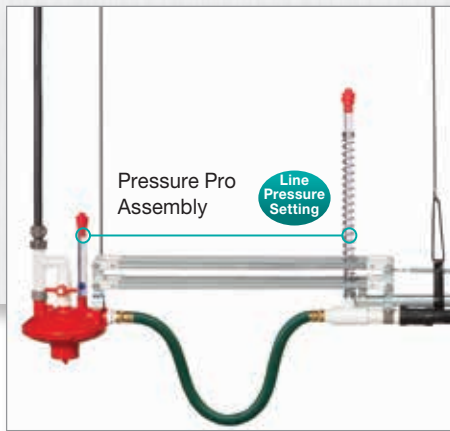

## PRESSURE MANAGEMENT TOOL

Improve performance.  
Save time. Save money.

**PRESSURE  
PRO™**

Pressure Pro makes drinker line pressure management so quick and easy that producers can more effectively manage litter conditions to improve bird performance, while also cutting costly management time from every production cycle.

With Pressure Pro, producers can adjust the pressure of every drinker line at the same time in just seconds. It is so easy that producers can make adjustments as often as desired to optimize litter conditions and bird performance. No more

# Pressure Pro: How it works

Regulator never needs adjustment. Pressure Pro at lowest possible position (horizontal) provides a minimum line pressure setting.

As birds grow, elevating the regulator increases line pressure.

Drinker line pressure increases/decreases in direct relationship to the regulator height.

All drinker line regulators are mounted to **A** Pressure Pro assemblies. The winch system cables **B** connect every Pressure Pro assembly in the house to a **C** central winch. Operating the winch manually, or by use of a controller, elevates or lowers every Pressure Pro and Ziggity regulator in the house. This change in regulator elevation increases or decreases the pressure in every drinker line. The same water pressure change is achieved in every line in just seconds.