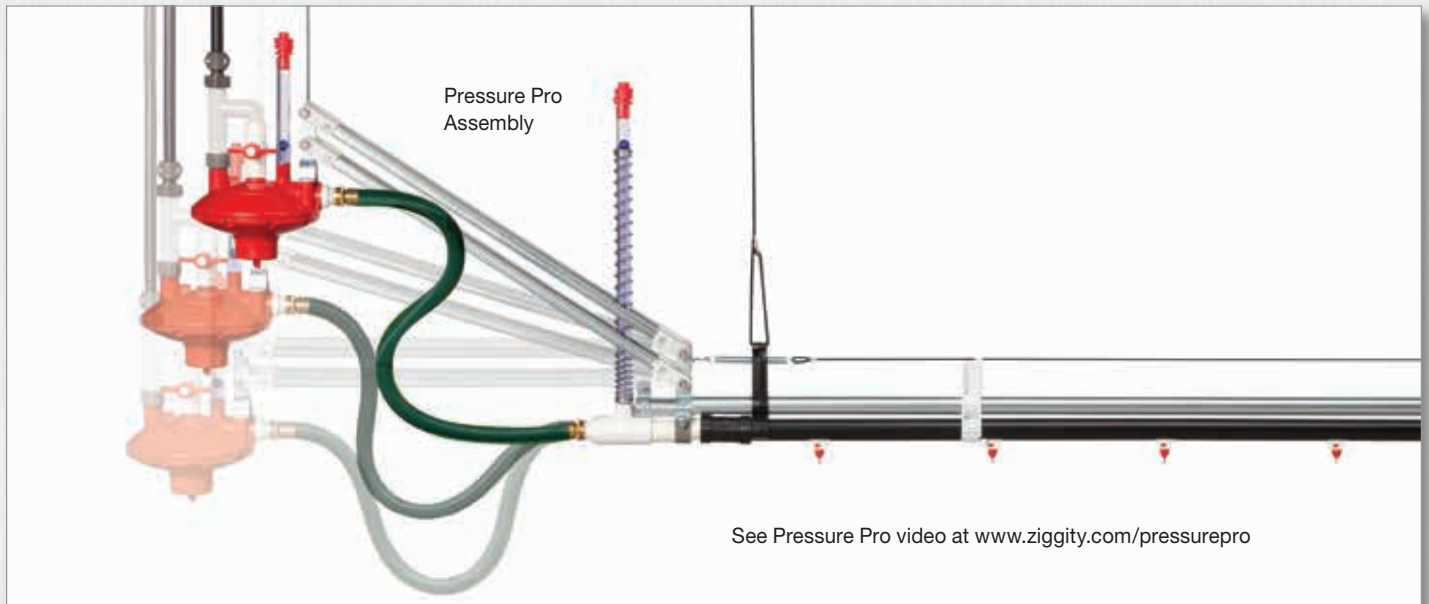

## PRESSURE MANAGEMENT TOOL

Improve performance.  
Save time. Save money.

**PRESSURE  
PRO™**

Pressure Pro makes drinker line pressure management so quick and easy that producers can more effectively manage litter conditions to improve bird performance, while also cutting costly management time from every production cycle.

With Pressure Pro, producers can adjust the pressure of every drinker line at the same time in just seconds. It is so easy that producers can make adjustments as often as desired to optimize litter conditions and bird performance. No more

# Pressure Pro: How it works

Regulator never needs adjustment. Pressure Pro at lowest possible position (horizontal) provides a minimum line pressure setting.

As birds grow, elevating the regulator increases line pressure.

Drinker line pressure increases/decreases in direct relationship to the regulator height.

All drinker line regulators are mounted to **A** Pressure Pro assemblies. The winch system cables **B** connect every Pressure Pro assembly in the house to a **C** central winch. Operating the winch manually, or by use of a controller, elevates or lowers every Pressure Pro and Ziggity regulator in the house. This change in regulator elevation increases or decreases the pressure in every drinker line. The same water pressure change is achieved in every line in just seconds.